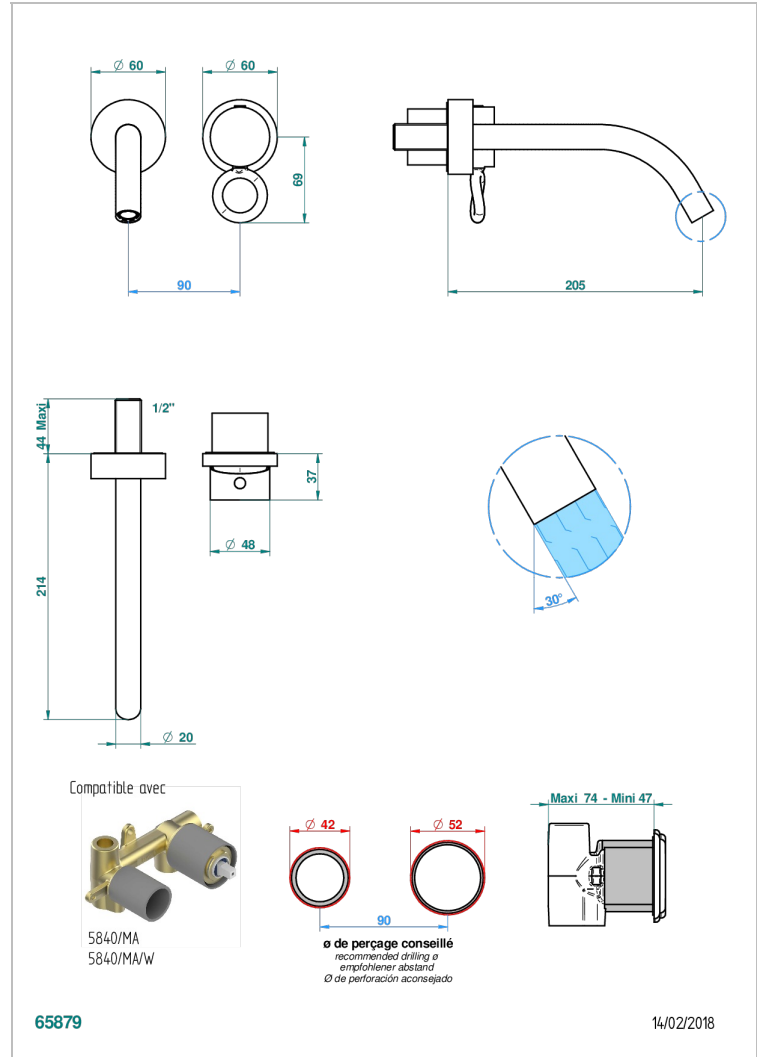

# COLLECTION "O"

G4P-6541B

THG<sup>®</sup>  
PARIS

Trim only for Built-in basin mixer with spout (two x 1/2" inlets and one 1/2" outlet), without waste

## CARACTERÍSTICAS

- Collection "O"
- Trim only for Built-in basin mixer with spout (two x 1/2" inlets and one 1/2" outlet), without waste

## PRODUCTOS RELACIONADOS

- Ref. G00-5840/MA Parte empotrada para mezclador mural con salida hembra 1/2