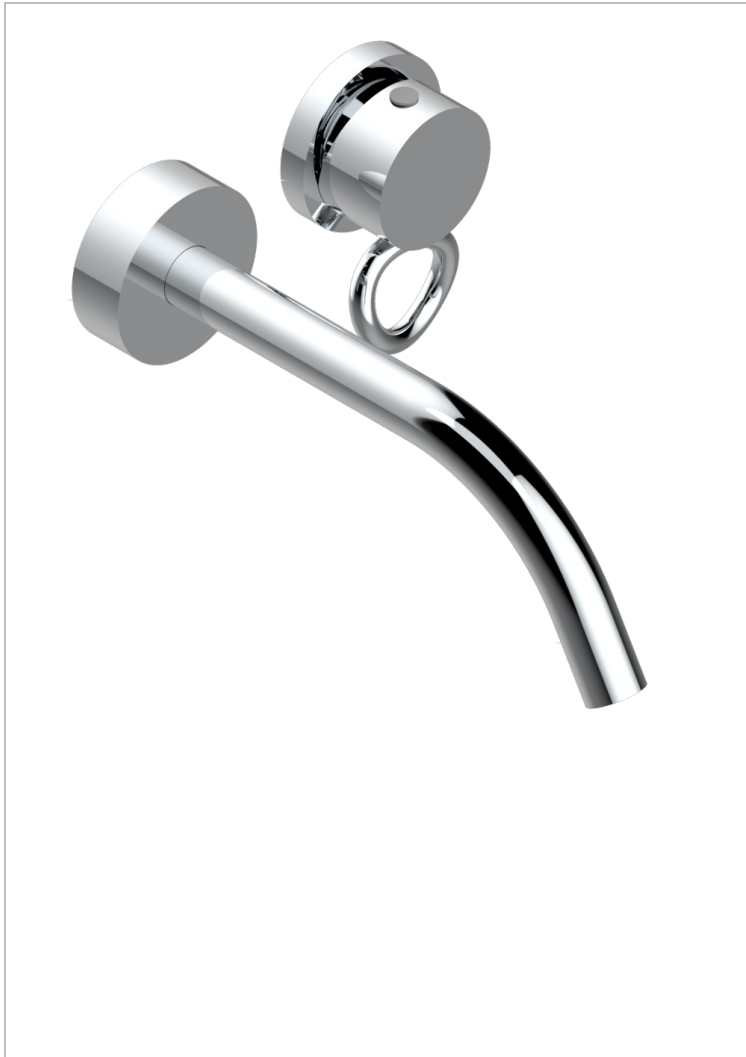

COLLECTION "O"

G4P-6541B

THG[®]
PARIS

Trim only for Built-in basin mixer with spout (two x 1/2" inlets and one 1/2" outlet), without waste

CHARACTERISTIC

- Collection "O"
- Trim only for Built-in basin mixer with spout (two x 1/2" inlets and one 1/2" outlet), without waste

RELATED SKU'S

- Ref. G00-5840/MA Rough parts for concealed wall-mounted mixer with 1/2" outlet

AVAILABLE FINITIONS

Antique nickel - H28
Black ceram - D30
Blush PVD - H62
Brass color PVD - H49
Brown bronze color PVD - F33
Gold color PVD - H52

Nickel color PVD - H55
Polished chrome (color finish) - A02
Polished chrome / Polished gold (color finish) - G02
Polished gold (color finish) - F01
Polished nickel - B01
Soft gold - F30

Soft matt gold - F31
Umber PVD - H66
Varnished matt antique red copper (color finish) - H07