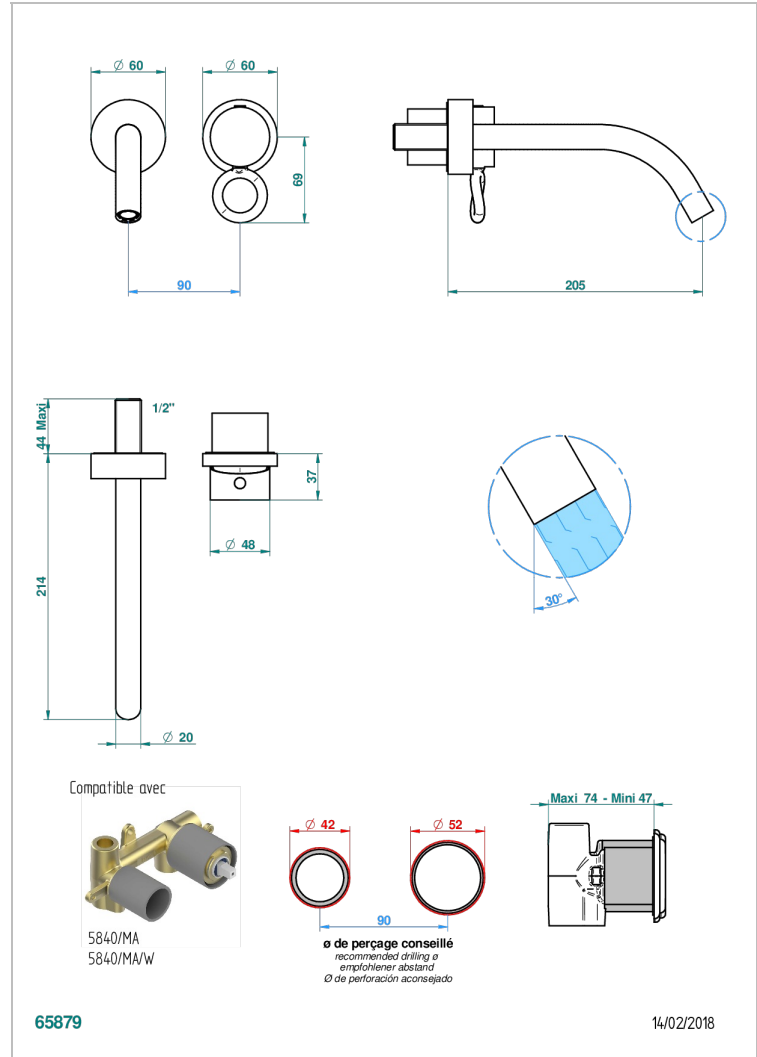

COLLECTION "O"

G4P-6541B

THG[®]
PARIS

Trim only for Built-in basin mixer with spout (two x 1/2" inlets and one 1/2" outlet), without waste

CHARACTERISTIC

- Collection "O"
- Trim only for Built-in basin mixer with spout (two x 1/2" inlets and one 1/2" outlet), without waste

RELATED SKU'S

- Ref. G00-5840/MA Rough parts for concealed wall-mounted mixer with 1/2" outlet

AVAILABLE FINITIONS

Antique nickel - H28
Black ceram - D30
Blush PVD - H62
Brass color PVD - H49
Brown bronze color PVD - F33
Gold color PVD - H52

Nickel color PVD - H55
Polished chrome (color finish) - A02
Polished chrome / Polished gold (color finish) - G02
Polished gold (color finish) - F01
Polished nickel - B01
Soft gold - F30

Soft matt gold - F31
Umber PVD - H66
Varnished matt antique red copper (color finish) - H07