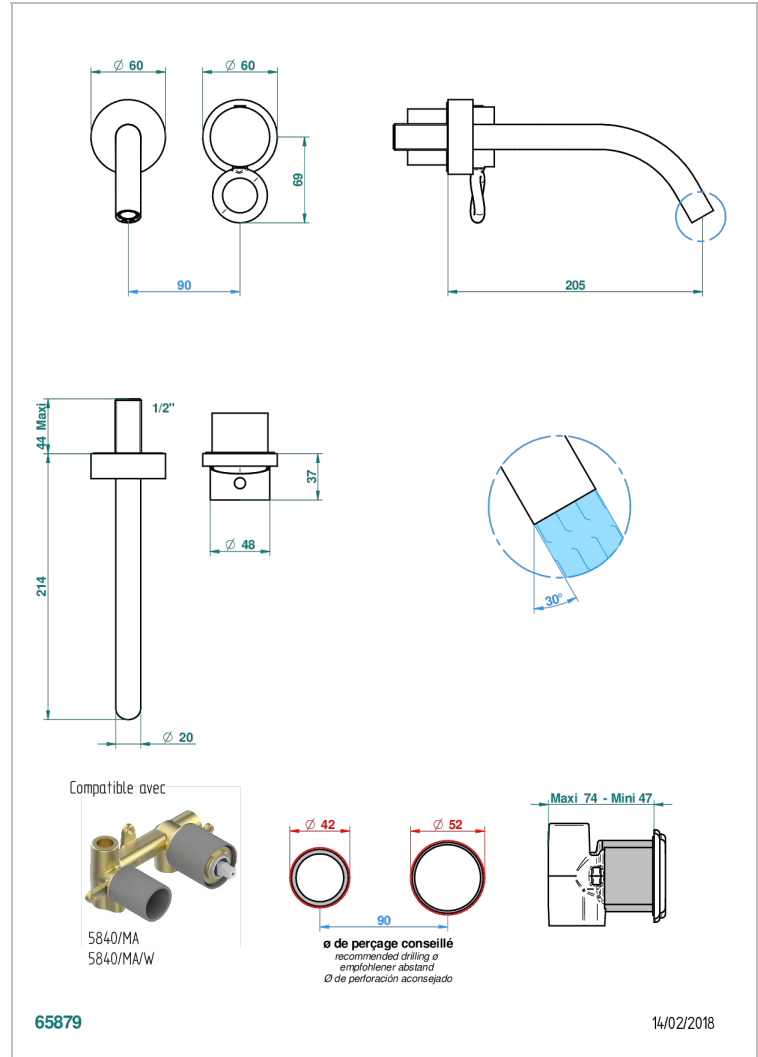

COLLECTION "O"

G4P-6541B

THG[®]
PARIS

Trim only for Built-in basin mixer with spout (two x 1/2" inlets and one 1/2" outlet), without waste

特色

- Collection "O"
- Trim only for Built-in basin mixer with spout (two x 1/2" inlets and one 1/2" outlet), without waste

相关的SKU

- Ref. G00-5840/MA 卫浴套装，含：入墙式弯管出水管，1米25强化软管，触控式花洒和托勾，美国标准

可选饰面

Black ceram - D30
Blush PVD - H62
Graphite PVD - H64
Matt Umber PVD - H67
Matt blush PVD - H60
Matt graphite PVD - H65

PVD哑光棕铜 - F34
PVD哑光金 - H53
PVD哑光铜 - H50
PVD哑光镍 - H56
PVD抛光铜 - H49
PVD棕铜 - F33