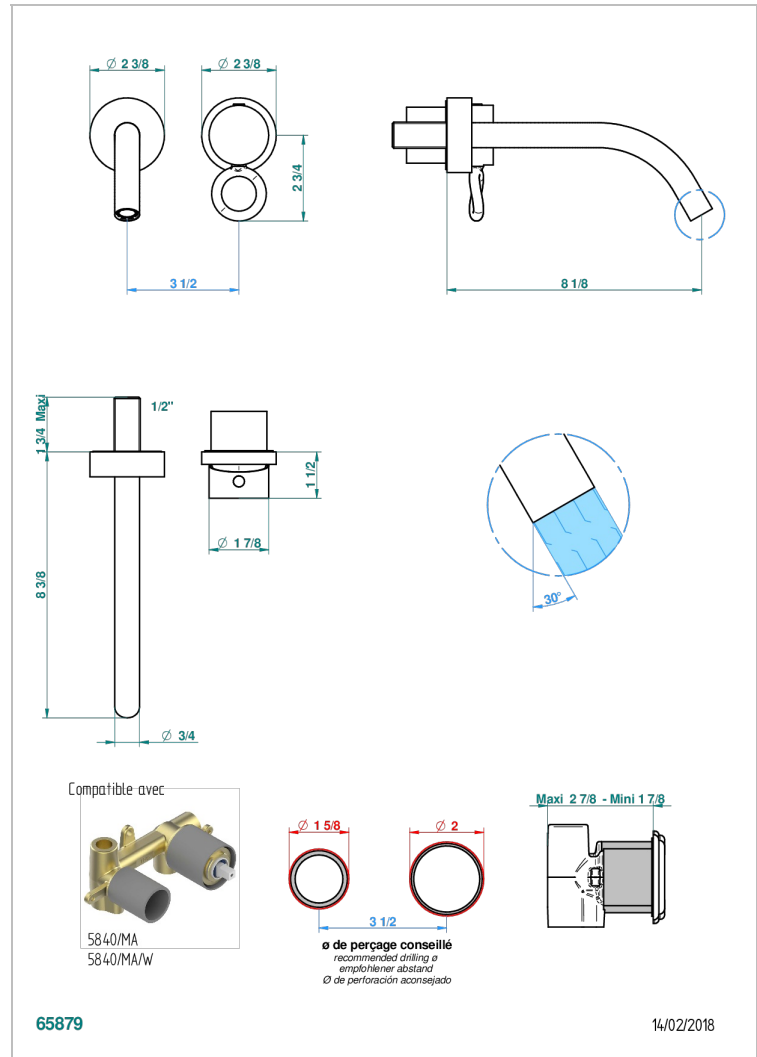

# COLLECTION "O"

G4P-6541B

THG  
PARIS

Trim only for Built-in basin mixer with spout (two x 1/2" inlets and one 1/2" outlet), without waste

## CARACTERÍSTICAS

- Collection "O"
- Trim only for Built-in basin mixer with spout (two x 1/2" inlets and one 1/2" outlet), without waste

## PRODUCTOS RELACIONADOS

- Ref. G00-5840/MA Parte empotrada para mezclador mural con salida hembra 1/2