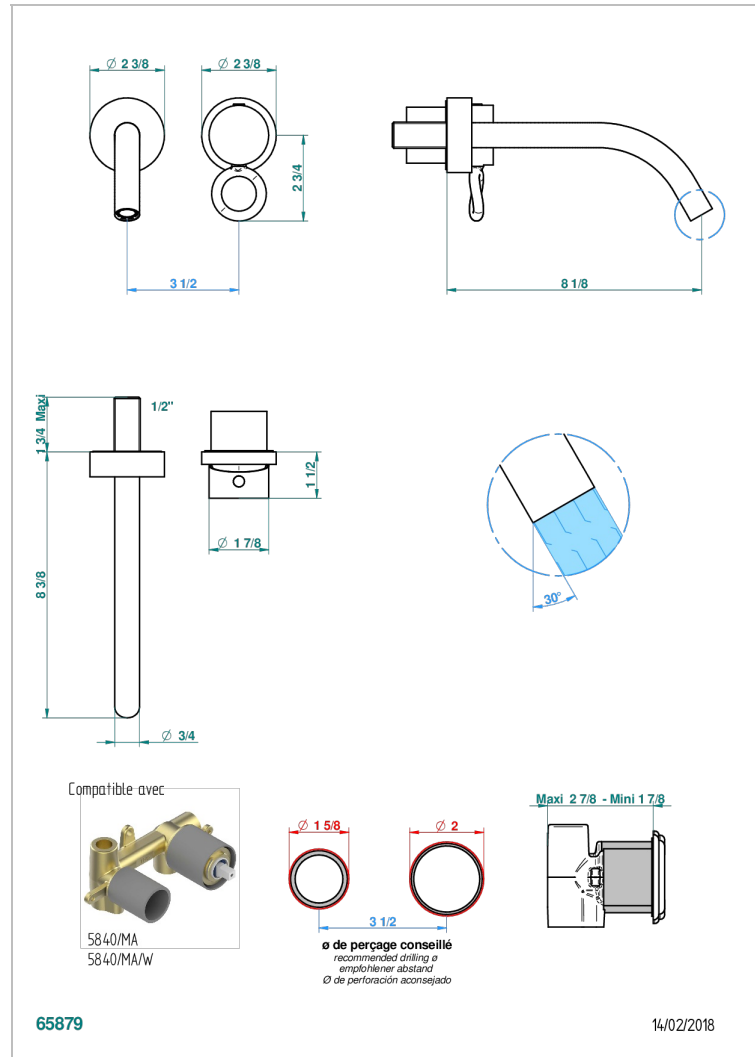

COLLECTION "O"

G4P-6541B

THG
PARIS

Trim only for Built-in basin mixer with spout (two x 1/2" inlets and one 1/2" outlet), without waste

CHARACTERISTIC

- Collection "O"
- Trim only for Built-in basin mixer with spout (two x 1/2" inlets and one 1/2" outlet), without waste

RELATED SKU'S

- Ref. G00-5840/MA Rough parts for concealed wall-mounted mixer with 1/2" outlet

AVAILABLE FINITIONS

Antique nickel - H28
Black ceram - D30
Blush PVD - H62
Brass color PVD - H49
Brown bronze color PVD - F33
Gold color PVD - H52