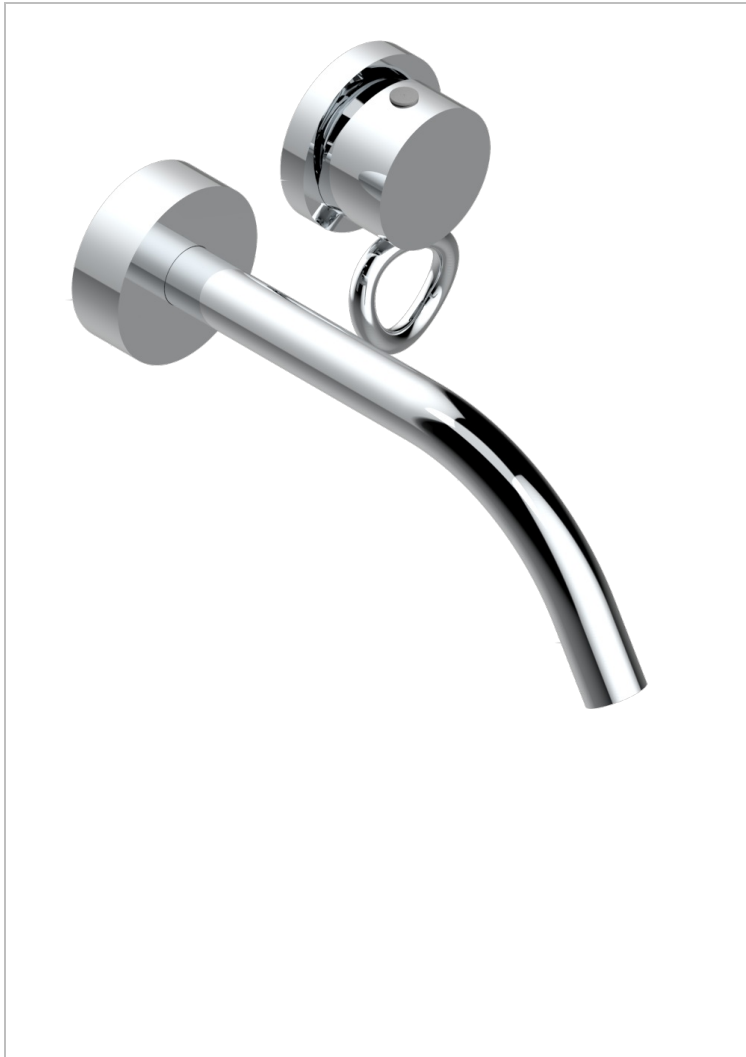

COLLECTION "O"

G4P-6541B

THG
PARIS

Trim only for Built-in basin mixer with spout (two x 1/2" inlets and one 1/2" outlet), without waste

特色

- Collection "O"
- Trim only for Built-in basin mixer with spout (two x 1/2" inlets and one 1/2" outlet), without waste

相关的SKU

- Ref. G00-5840/MA 卫浴套装, 含: 入墙式弯管出水管, 1米25强化软管, 触控式花洒和托勾, 美国标准

可选饰面

Black ceram - D30
Blush PVD - H62
Graphite PVD - H64
Matt Umber PVD - H67
Matt blush PVD - H60
Matt graphite PVD - H65

PVD哑光棕铜 - F34
PVD哑光金 - H53
PVD哑光铜 - H50
PVD哑光镍 - H56
PVD抛光铜 - H49
PVD棕铜 - F33

PVD金色 - H52
PVD镍 - H55
Umber PVD - H66
哑光复古铜 - H07
哑光浅金 - F31
哑光金 - F07

哑光铬 - C02
哑光镍 - C01
复古镍 - H28
抛光金 (24K金) - F01
抛光铬 - A02
抛光铬/抛光金 - G02

抛光镍 - B01
浅金 - F30
漆面铜 - D01