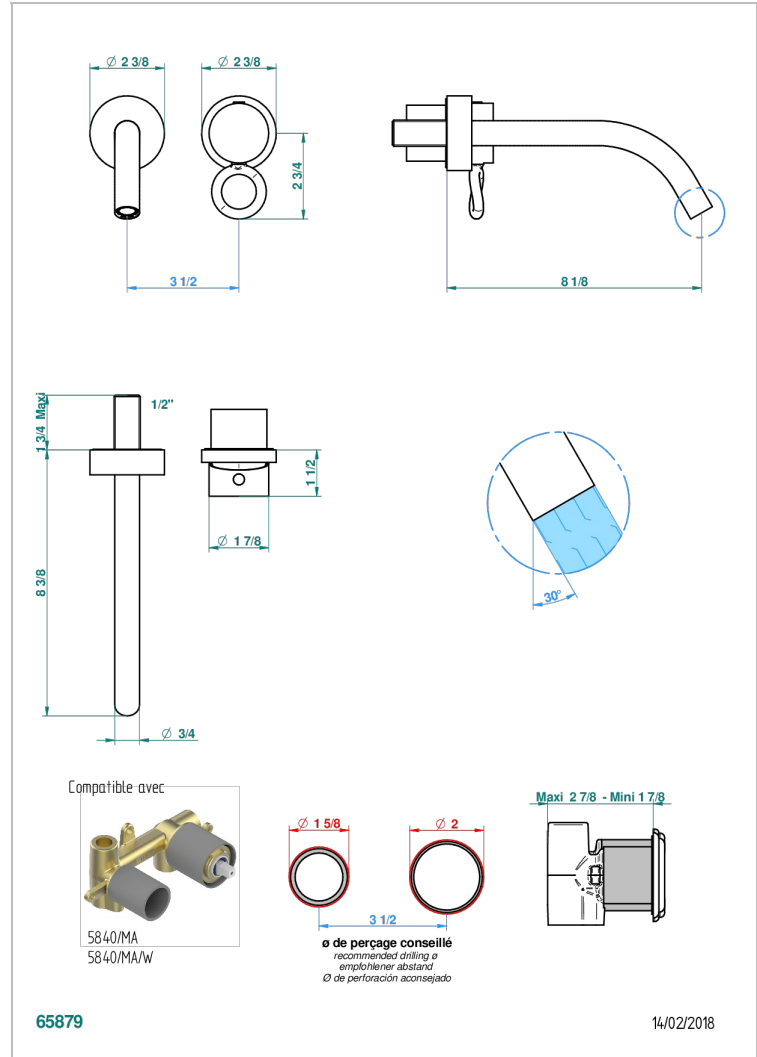

COLLECTION "O"

G4P-6541B

THG
PARIS

Trim only for Built-in basin mixer with spout (two x 1/2" inlets and one 1/2" outlet), without waste

特色

- Collection "O"
- Trim only for Built-in basin mixer with spout (two x 1/2" inlets and one 1/2" outlet), without waste

相关的SKU

- Ref. G00-5840/MA 卫浴套装, 含: 入墙式弯管出水管, 1米25强化软管, 触控式花洒和托勾, 美国标准

可选饰面

Black ceram - D30
Blush PVD - H62
Graphite PVD - H64
Matt Umber PVD - H67
Matt blush PVD - H60
Matt graphite PVD - H65

PVD哑光棕铜 - F34
PVD哑光金 - H53
PVD哑光铜 - H50
PVD哑光镍 - H56
PVD抛光铜 - H49
PVD棕铜 - F33