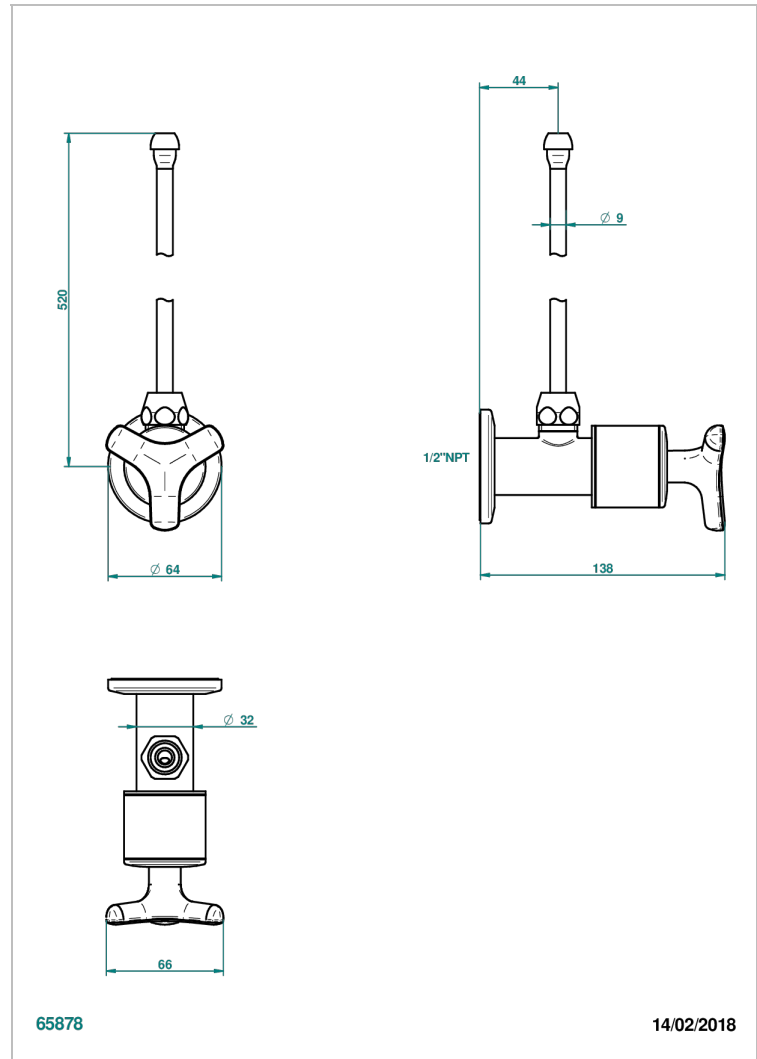

SYSTEM SMOOTH METAL

G9A-181/SLA

Angle valve with 3/8 supply lavatory quick adaptor set

THG[®]
PARIS

CARACTERÍSTICAS

- System Smooth Metal
- Angle valve with 3/8 supply lavatory quick adaptor set

ACABADOS DISPONIBLES