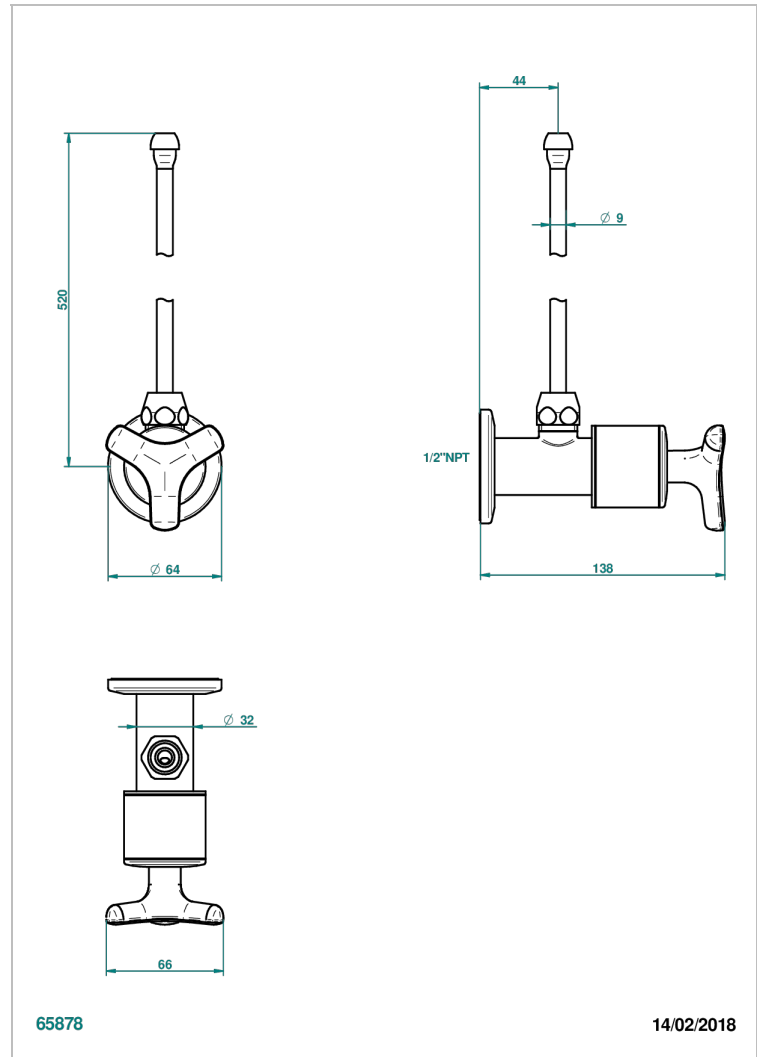

SYSTEM SMOOTH METAL

G9A-181/SLA

Angle supply valve with 3/8" adaptor set

THG[®]
PARIS

CHARACTERISTIC

- System Smooth Metal
- Angle supply valve with 3/8" adaptor set

AVAILABLE FINITIONS

Black ceram - D30
Blush PVD - H62
Brass color PVD - H49
Brown bronze color PVD - F33
Chrome polished - A02
Copper antique matt, coated - H07