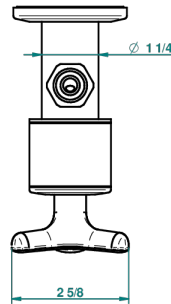

# SYSTEM SMOOTH METAL

G9A-181/SLA

Angle valve with 3/8 supply lavatory quick adaptor set

THG<sup>®</sup>  
PARIS

65878

14/02/2018

## CARACTERÍSTICAS

- System Smooth Metal
- Angle valve with 3/8 supply lavatory quick adaptor set