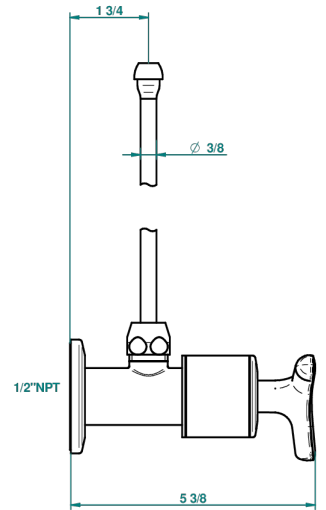

# SYSTEM SMOOTH METAL

G9A-181/SLA

Angle valve with 3/8 supply lavatory quick adaptor set

THG<sup>®</sup>  
PARIS

65878

14/02/2018

## CARACTERÍSTICAS

- System Smooth Metal
- Angle valve with 3/8 supply lavatory quick adaptor set