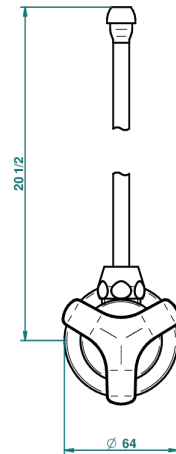

# SYSTEM SMOOTH METAL

G9A-181/SLA

Angle valve with 3/8 supply lavatory quick adaptor set

THG<sup>®</sup>  
PARIS

65878

14/02/2018

## CARACTERÍSTICAS

- System Smooth Metal
- Angle valve with 3/8 supply lavatory quick adaptor set