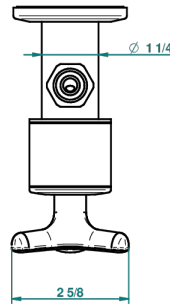

# SYSTEM SMOOTH METAL

G9A-181/SLA

Angle supply valve with 3/8" adaptor set

65878

14/02/2018

## CHARACTERISTIC

- System Smooth Metal
- Angle supply valve with 3/8" adaptor set