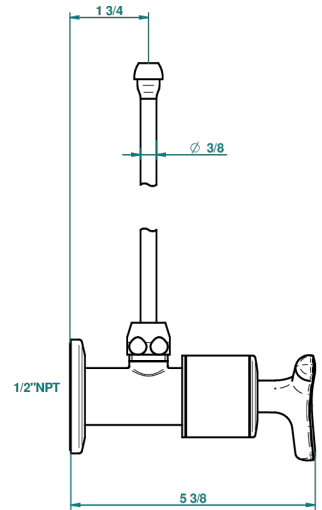

# SYSTEM SMOOTH METAL

G9A-181/SLA

Angle supply valve with 3/8" adaptor set

65878

14/02/2018

## CHARACTERISTIC

- System Smooth Metal
- Angle supply valve with 3/8" adaptor set