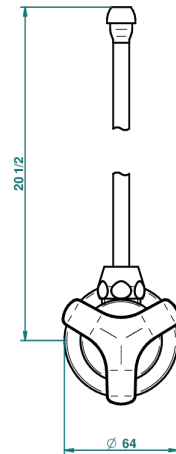

# SYSTEM SMOOTH METAL

G9A-181/SLA

Angle supply valve with 3/8" adaptor set

65878

14/02/2018

## CHARACTERISTIC

- System Smooth Metal
- Angle supply valve with 3/8" adaptor set