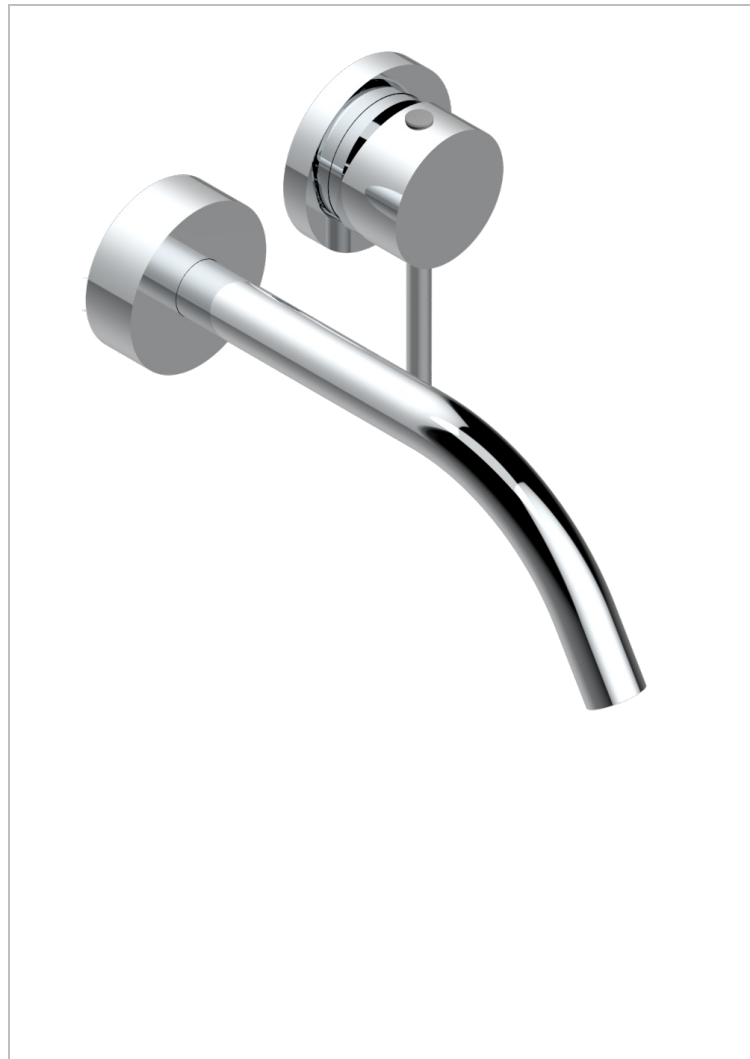

NANO CON MANETAS

G5B-6541B

THG
PARIS

Trim only for Built-in basin mixer with spout (two x 1/2" inlets and one 1/2" outlet), without waste

CARACTERÍSTICAS

- Nano con manetas
- Trim only for Built-in basin mixer with spout (two x 1/2" inlets and one 1/2" outlet), without waste

PRODUCTOS RELACIONADOS

- Ref. G00-5840/MAUS Rough parts for concealed wall-mounted mixer with 1/2" outlet

ACABADOS DISPONIBLES

Cerámica negra mate - D30
Cromo - A02
Cromo / dorado - G02
Cromo mate - C02
Dorado - F01
Dorado mate - F07

Dorado pálido - F30
Dorado pálido mate (sin barniz) - F31
Níquel - B01
Níquel mate - C01
Níquel viejo - H28