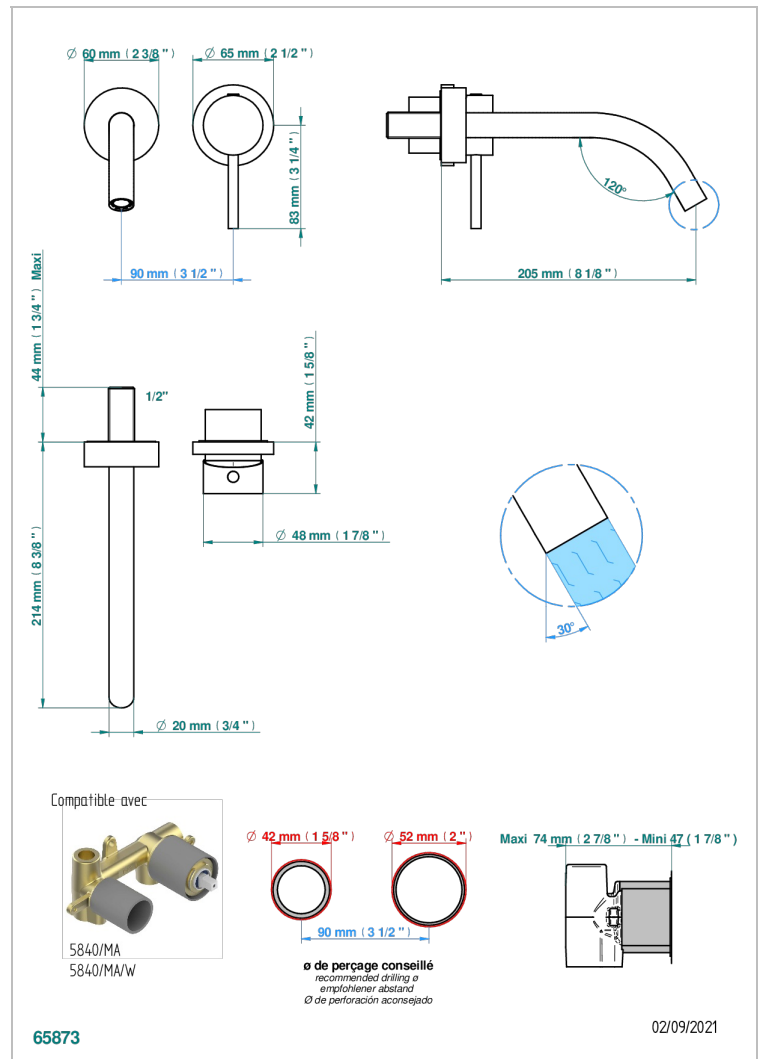

NANO CON MANETAS

G5B-6541B

THG
PARIS

Trim only for Built-in basin mixer with spout (two x 1/2" inlets and one 1/2" outlet), without waste

CARACTERÍSTICAS

- Nano con manetas
- Trim only for Built-in basin mixer with spout (two x 1/2" inlets and one 1/2" outlet), without waste

PRODUCTOS RELACIONADOS

- Ref. G00-5840/MAUS Rough parts for concealed wall-mounted mixer with 1/2" outlet

ACABADOS DISPONIBLES

Cerámica negra mate - D30
Cromo - A02
Cromo / dorado - G02
Cromo mate - C02
Dorado - F01
Dorado mate - F07