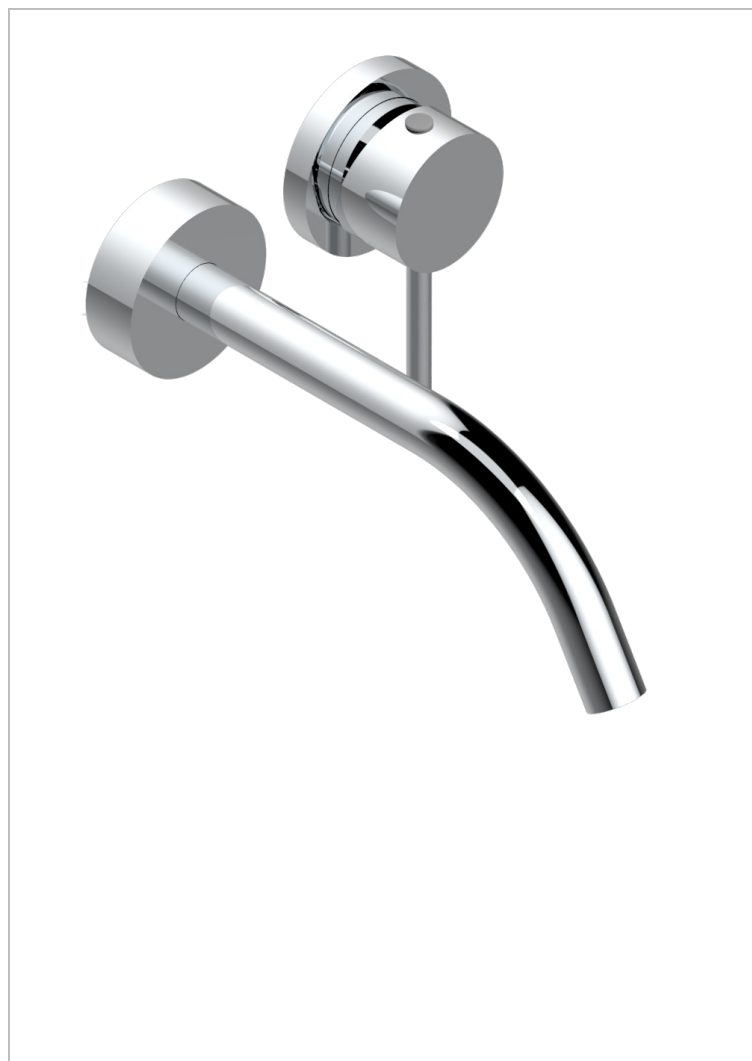

# NANO WITH LEVER HANDLES

G5B-6541B

Trim only for Built-in basin mixer with spout (two x 1/2" inlets and one 1/2" outlet), without waste

## CHARACTERISTIC

- Nano with lever handles
- Trim only for Built-in basin mixer with spout (two x 1/2" inlets and one 1/2" outlet), without waste

## RELATED SKU'S

- Ref. G00-5840/MAUS Rough parts for concealed wall-mounted mixer with 1/2" outlet

Nickel antique / Sovereign - H28  
 Nickel polished - B01  
 Soft gold - F30  
 Soft matt gold - F31