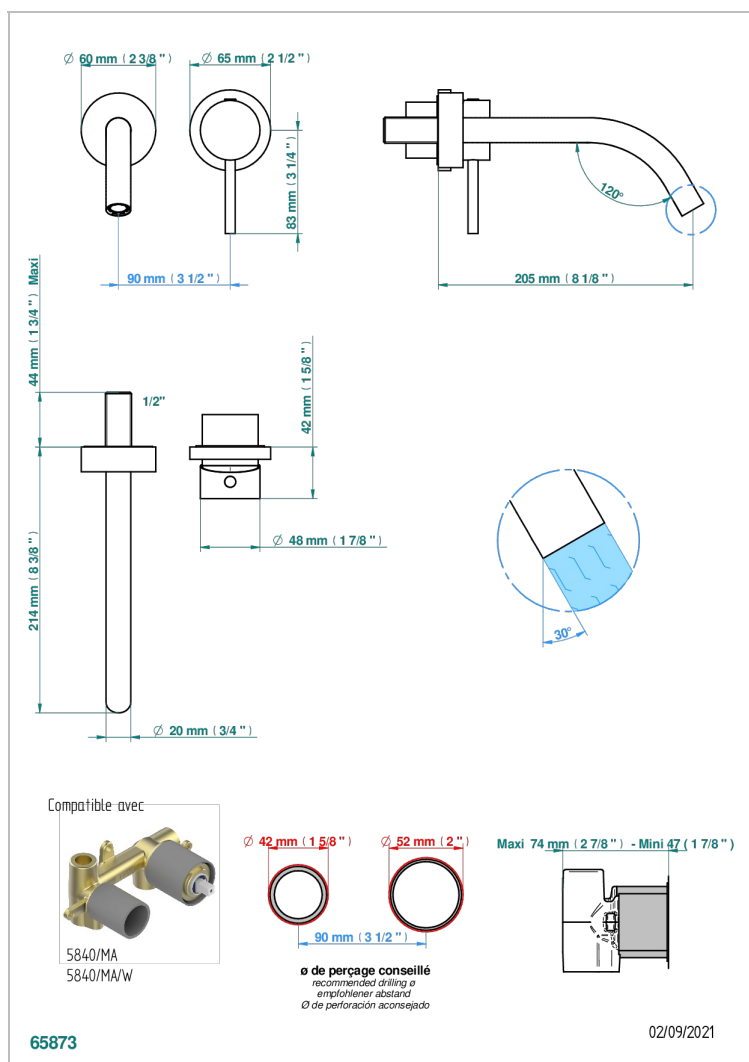

# NANO WITH LEVER HANDLES

G5B-6541B

Trim only for Built-in basin mixer with spout (two x 1/2" inlets and one 1/2" outlet), without waste

## CHARACTERISTIC

- Nano with lever handles
- Trim only for Built-in basin mixer with spout (two x 1/2" inlets and one 1/2" outlet), without waste

## RELATED SKU'S

- Ref. G00-5840/MAUS Rough parts for concealed wall-mounted mixer with 1/2" outlet