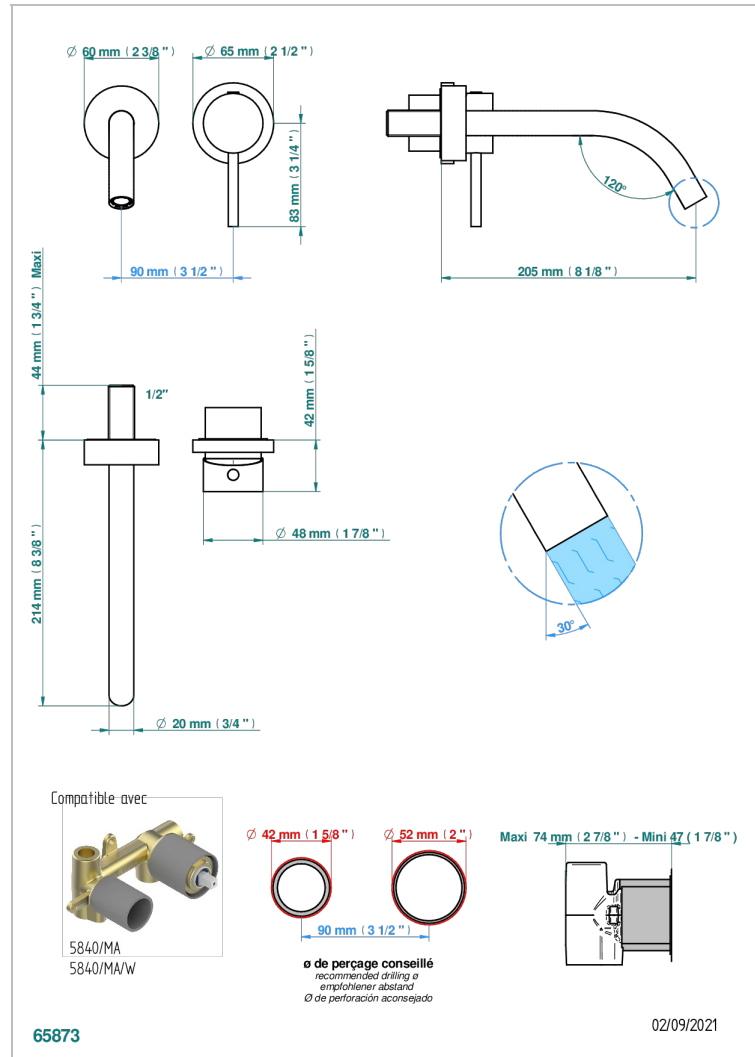

NANO WITH LEVER

G5B-6541B

THG
PARIS

Trim only for Built-in basin mixer with spout (two x 1/2" inlets and one 1/2" outlet), without waste

CHARACTERISTIC

- Nano with lever
- Trim only for Built-in basin mixer with spout (two x 1/2" inlets and one 1/2" outlet), without waste

RELATED SKU'S

- Ref. G00-5840/MA/W Rough parts for concealed wall-mounted mixer with 1/2" outlet, for WC douche - WRAS approved

AVAILABLE FINITIONS

Antique nickel - H28
Black ceram - D30
Matt chrome - C02
Matt gold - F07
Matt nickel (color finish) - C01
Polished chrome (color finish) - A02