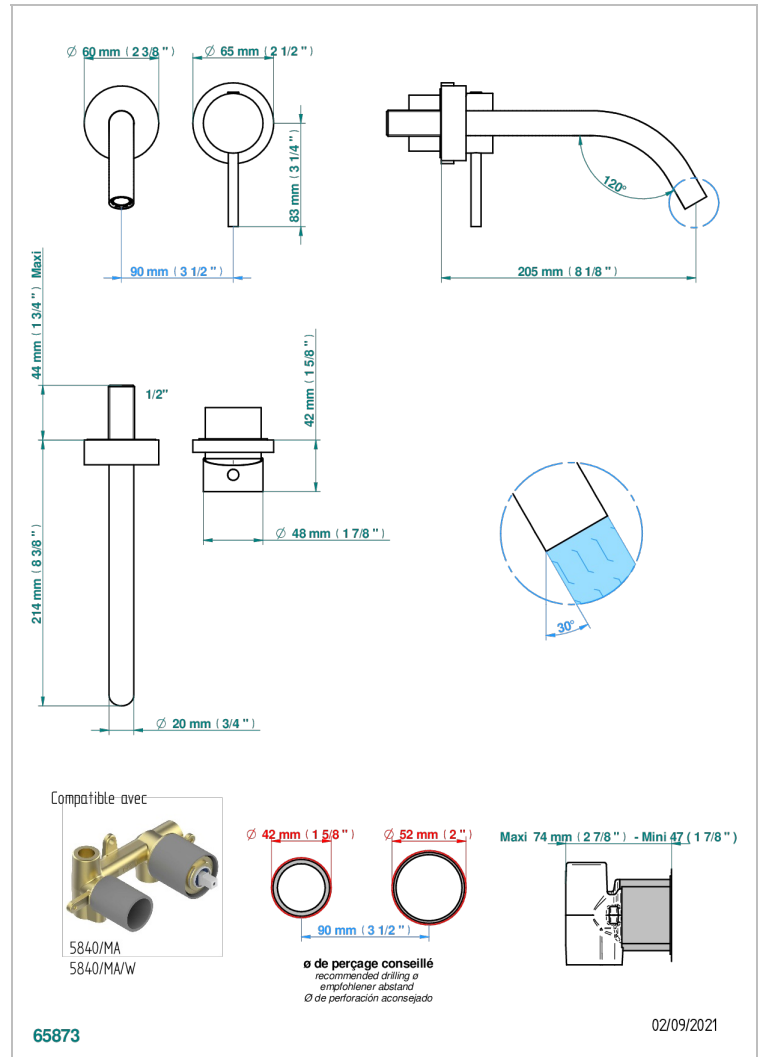

# NANO CON MANETAS

G5B-6541B

THG  
PARIS

Trim only for Built-in basin mixer with spout (two x 1/2" inlets and one 1/2" outlet), without waste

## CARACTERÍSTICAS

- Nano con manetas
- Trim only for Built-in basin mixer with spout (two x 1/2" inlets and one 1/2" outlet), without waste

## PRODUCTOS RELACIONADOS

- Ref. G00-5840/MA Parte empotrada para mezclador mural con salida hembra 1/2