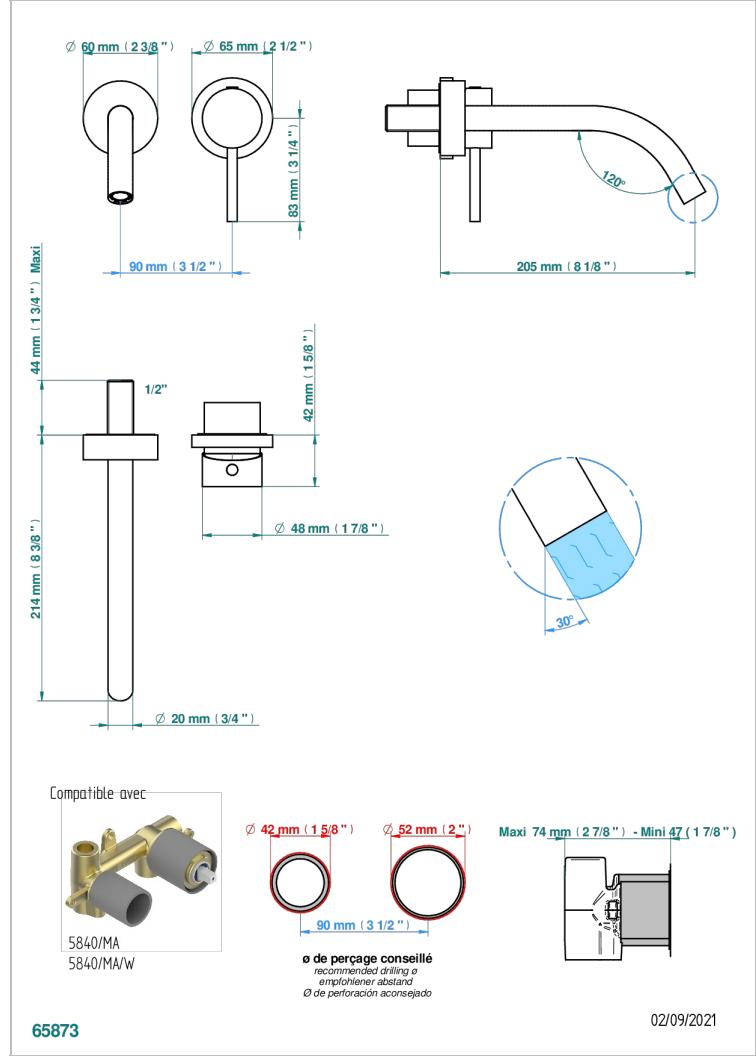

NANO WITH LEVER

G5B-6541B

THG
PARIS

Trim only for Built-in basin mixer with spout (two x 1/2" inlets and one 1/2" outlet), without waste

CHARACTERISTIC

- Nano with lever
- Trim only for Built-in basin mixer with spout (two x 1/2" inlets and one 1/2" outlet), without waste

RELATED SKU'S

- Ref. G00-5840/MA Rough parts for concealed wall-mounted mixer with 1/2" outlet

AVAILABLE FINITIONS

- Antique nickel - H28
- Black ceram - D30
- Matt chrome - C02
- Matt gold - F07
- Matt nickel (color finish) - C01
- Polished chrome (color finish) - A02