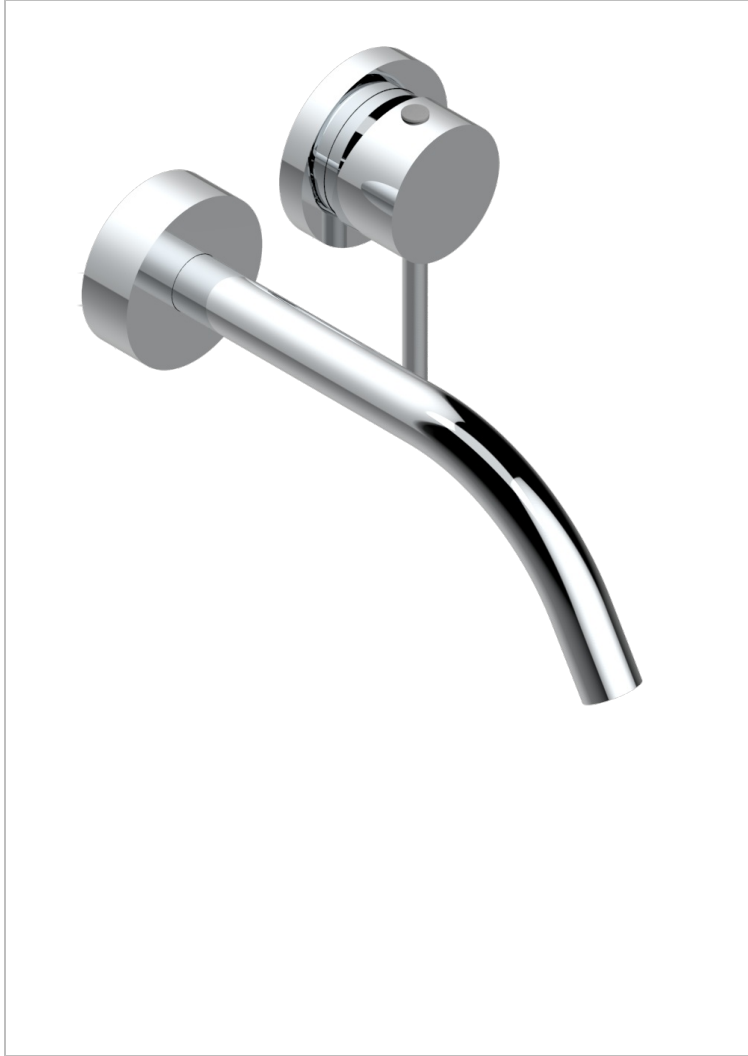

NANO WITH LEVER

G5B-6541B

THG
PARIS

Trim only for Built-in basin mixer with spout (two x 1/2" inlets and one 1/2" outlet), without waste

CHARACTERISTIC

- Nano with lever
- Trim only for Built-in basin mixer with spout (two x 1/2" inlets and one 1/2" outlet), without waste

RELATED SKU'S

- Ref. G00-5840/MA Rough parts for concealed wall-mounted mixer with 1/2" outlet

AVAILABLE FINITIONS

- Antique nickel - H28
- Black ceram - D30
- Matt chrome - C02
- Matt gold - F07
- Matt nickel (color finish) - C01
- Polished chrome (color finish) - A02

- Polished chrome / Polished gold (color finish) - G02
- Polished gold (color finish) - F01
- Polished nickel - B01
- Soft gold - F30
- Soft matt gold - F31