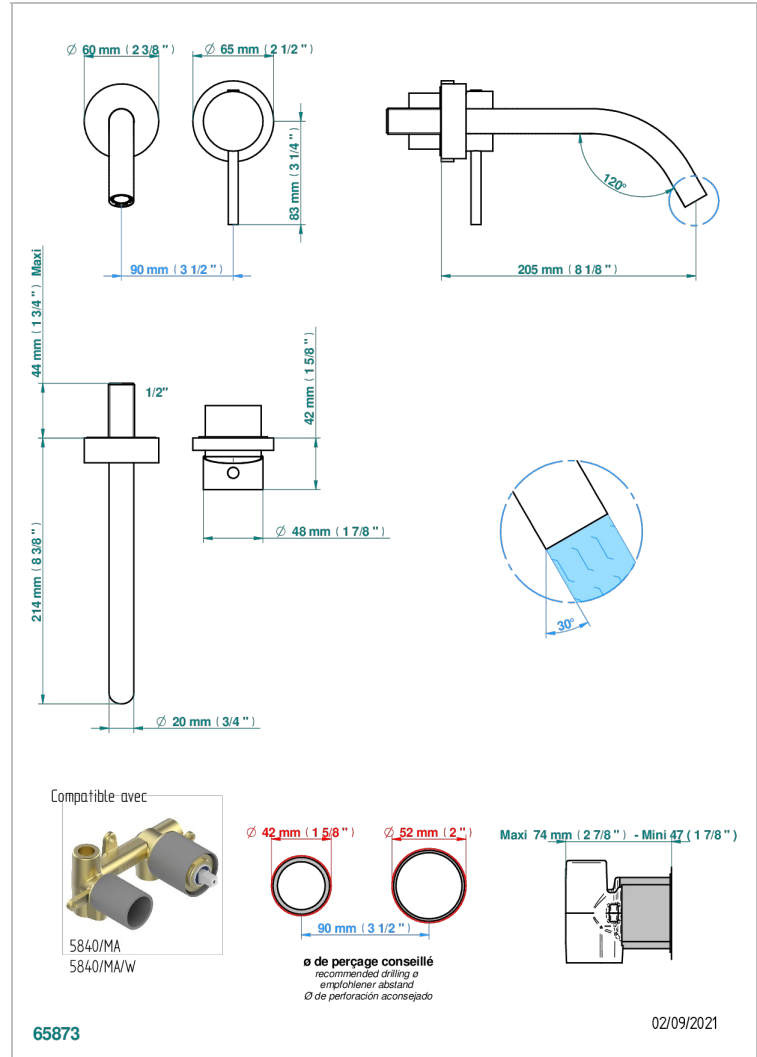

# NANO WITH LEVER

G5B-6541B

THG  
PARIS

Trim only for Built-in basin mixer with spout (two x 1/2" inlets and one 1/2" outlet), without waste

## 特色

- Nano with lever
- Trim only for Built-in basin mixer with spout (two x 1/2" inlets and one 1/2" outlet), without waste

## 相关的SKU

- Ref. G00-5840/MA 卫浴套装, 含: 入墙式弯管出水管, 1米25强化软管, 触控式花洒和托勾, 美国标准

## 可选饰面

Black ceram - D30  
哑光浅金 - F31  
哑光金 - F07  
哑光铬 - C02  
哑光镍 - C01  
复古镍 - H28

抛光金 (24K金) - F01  
抛光铬 - A02  
抛光铬/抛光金 - G02  
抛光镍 - B01  
浅金 - F30