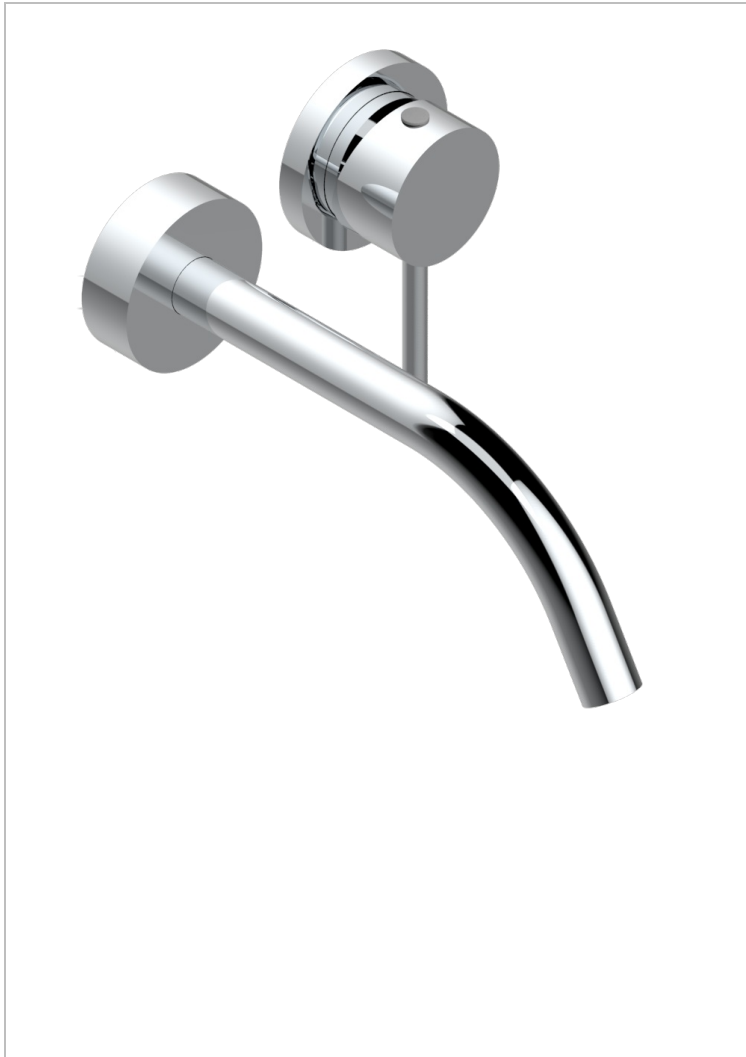

# NANO WITH LEVER

G5B-6541B

THG  
PARIS

Trim only for Built-in basin mixer with spout (two x 1/2" inlets and one 1/2" outlet), without waste

## 特色

- Nano with lever
- Trim only for Built-in basin mixer with spout (two x 1/2" inlets and one 1/2" outlet), without waste

## 相关的SKU

- Ref. G00-5840/MA 卫浴套装, 含: 入墙式弯管出水管, 1米25强化软管, 触控式花洒和托勾, 美国标准

## 可选饰面

Black ceram - D30  
哑光浅金 - F31  
哑光金 - F07  
哑光铬 - C02  
哑光镍 - C01  
复古镍 - H28

抛光金 (24K金) - F01  
抛光铬 - A02  
抛光铬/抛光金 - G02  
抛光镍 - B01  
浅金 - F30