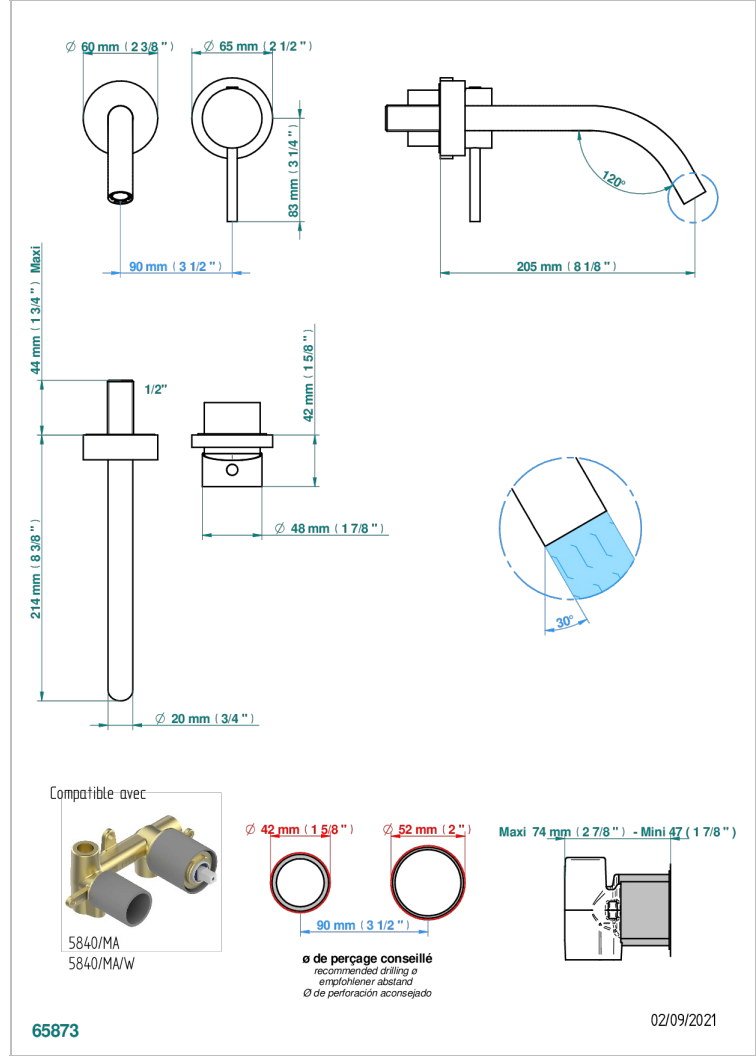

Trim only for Built-in basin mixer with spout (two x 1/2" inlets and one 1/2" outlet), without waste

CARACTERÍSTICAS

- Nano
- Trim only for Built-in basin mixer with spout (two x 1/2" inlets and one 1/2" outlet), without waste

PRODUCTOS RELACIONADOS

- Ref. G00-5840/MAUS Rough parts for concealed wall-mounted mixer with 1/2" outlet

ACABADOS DISPONIBLES

- Cerámica negra mate - D30
- Cromo - A02
- Cromo / dorado - G02
- Cromo mate - C02
- Dorado - F01
- Dorado mate - F07