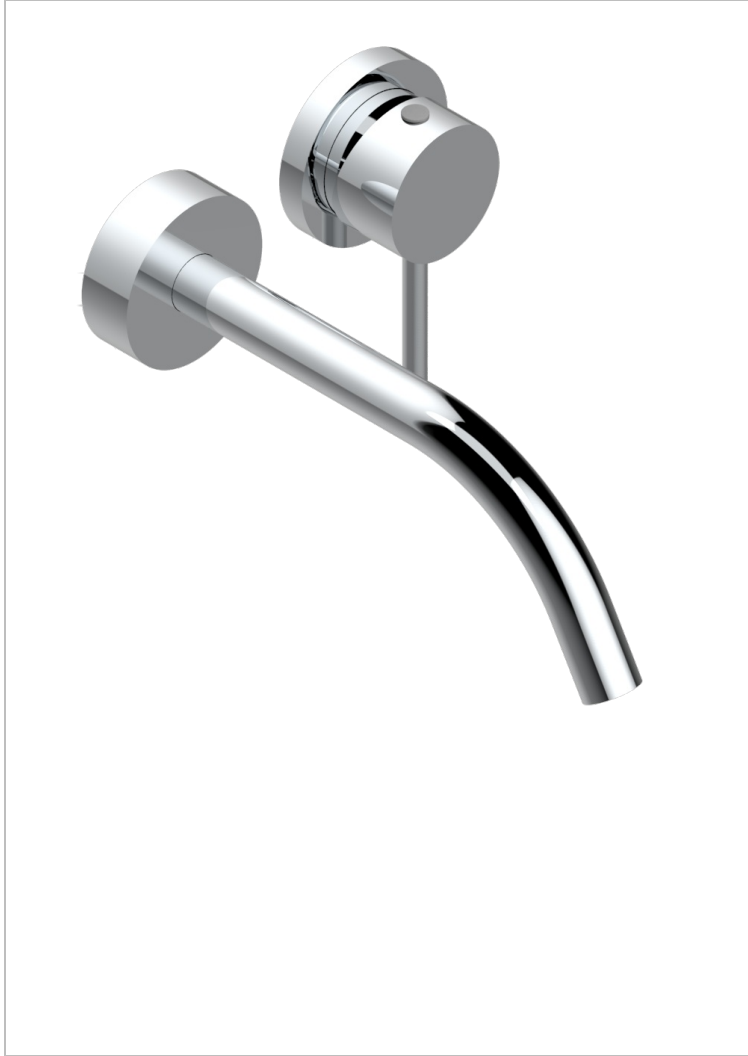

Trim only for Built-in basin mixer with spout (two x 1/2" inlets and one 1/2" outlet), without waste

CARACTERÍSTICAS

- Nano
- Trim only for Built-in basin mixer with spout (two x 1/2" inlets and one 1/2" outlet), without waste

PRODUCTOS RELACIONADOS

- Ref. G00-5840/MAUS Rough parts for concealed wall-mounted mixer with 1/2" outlet

ACABADOS DISPONIBLES

- Cerámica negra mate - D30
- Cromo - A02
- Cromo / dorado - G02
- Cromo mate - C02
- Dorado - F01
- Dorado mate - F07

- Dorado pálido - F30
- Dorado pálido mate (sin barniz) - F31
- Níquel - B01
- Níquel mate - C01
- Níquel viejo - H28