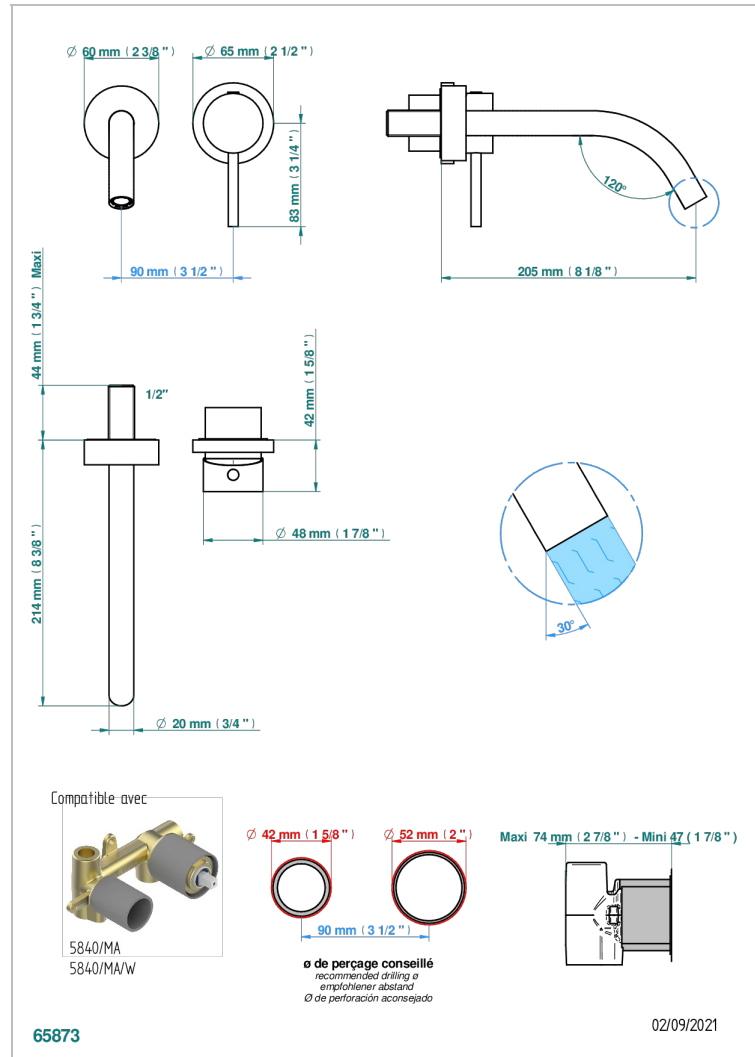

Trim only for Built-in basin mixer with spout (two x 1/2" inlets and one 1/2" outlet), without waste

CHARACTERISTIC

- Nano
- Trim only for Built-in basin mixer with spout (two x 1/2" inlets and one 1/2" outlet), without waste

RELATED SKU'S

- Ref. G00-5840/MA Rough parts for concealed wall-mounted mixer with 1/2" outlet

AVAILABLE FINITIONS

- Antique nickel - H28
- Black ceram - D30
- Matt chrome - C02
- Matt gold - F07
- Matt nickel (color finish) - C01
- Polished chrome (color finish) - A02