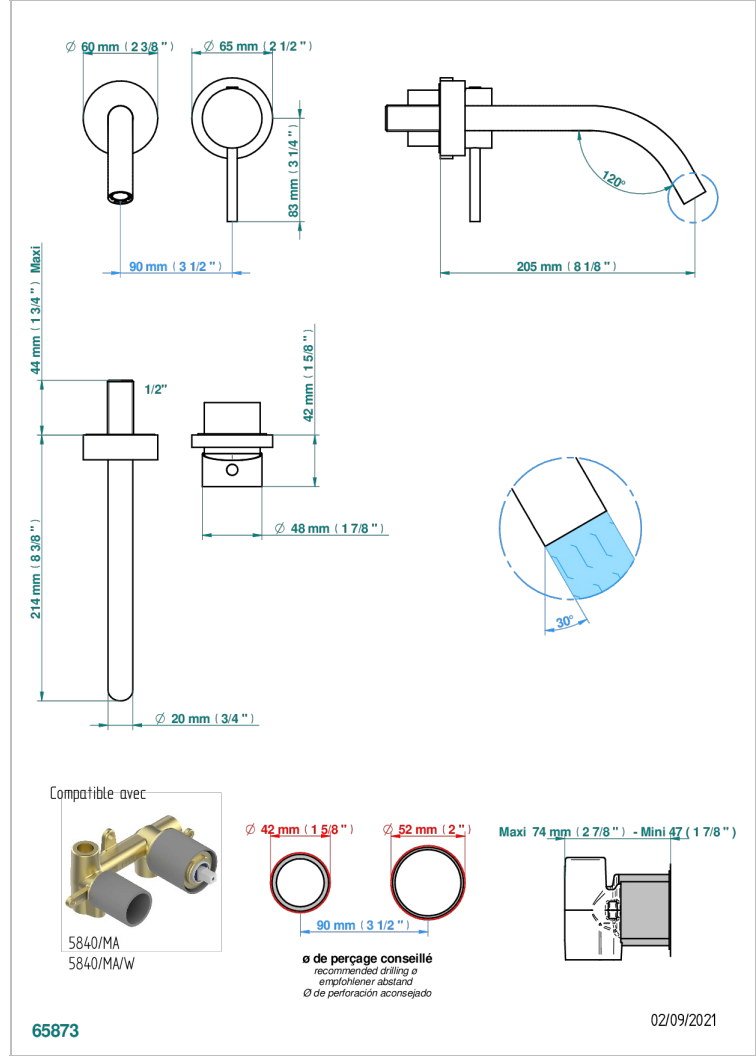

Trim only for Built-in basin mixer with spout (two x 1/2" inlets and one 1/2" outlet), without waste

CARACTERÍSTICAS

- Nano
- Trim only for Built-in basin mixer with spout (two x 1/2" inlets and one 1/2" outlet), without waste

PRODUCTOS RELACIONADOS

- Ref. G00-5840/MA Parte empotrada para mezclador mural con salida hembra 1/2

ACABADOS DISPONIBLES

- Cerámica negra mate - D30
- Cromo - A02
- Cromo / dorado - G02
- Cromo mate - C02
- Dorado - F01
- Dorado mate - F07