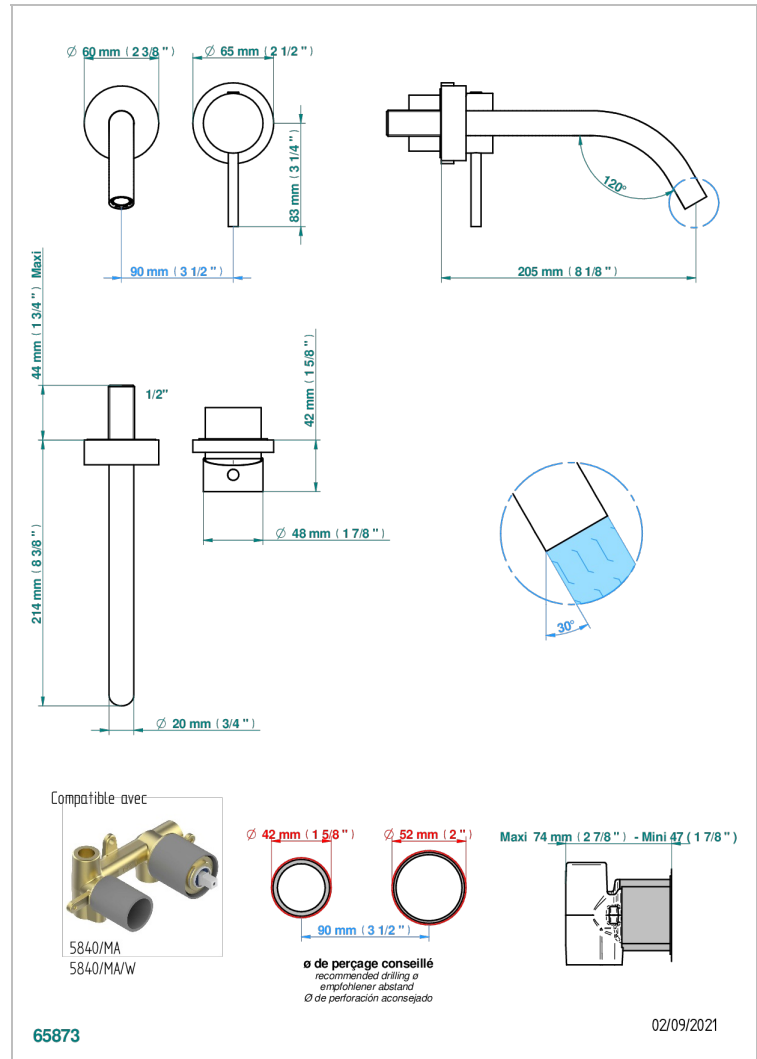

Trim only for Built-in basin mixer with spout (two x 1/2" inlets and one 1/2" outlet), without waste

特色

- Nano
- Trim only for Built-in basin mixer with spout (two x 1/2" inlets and one 1/2" outlet), without waste

相关的SKU

- Ref. G00-5840/MA 卫浴套装, 含: 入墙式弯管出水管, 1米25强化软管, 触控式花洒和托勾, 美国标准

可选饰面

- Black ceram - D30
- 哑光浅金 - F31
- 哑光金 - F07
- 哑光铬 - C02
- 哑光镍 - C01
- 复古镍 - H28

- 抛光金 (24K金) - F01
- 抛光铬 - A02
- 抛光铬/抛光金 - G02
- 抛光镍 - B01
- 浅金 - F30