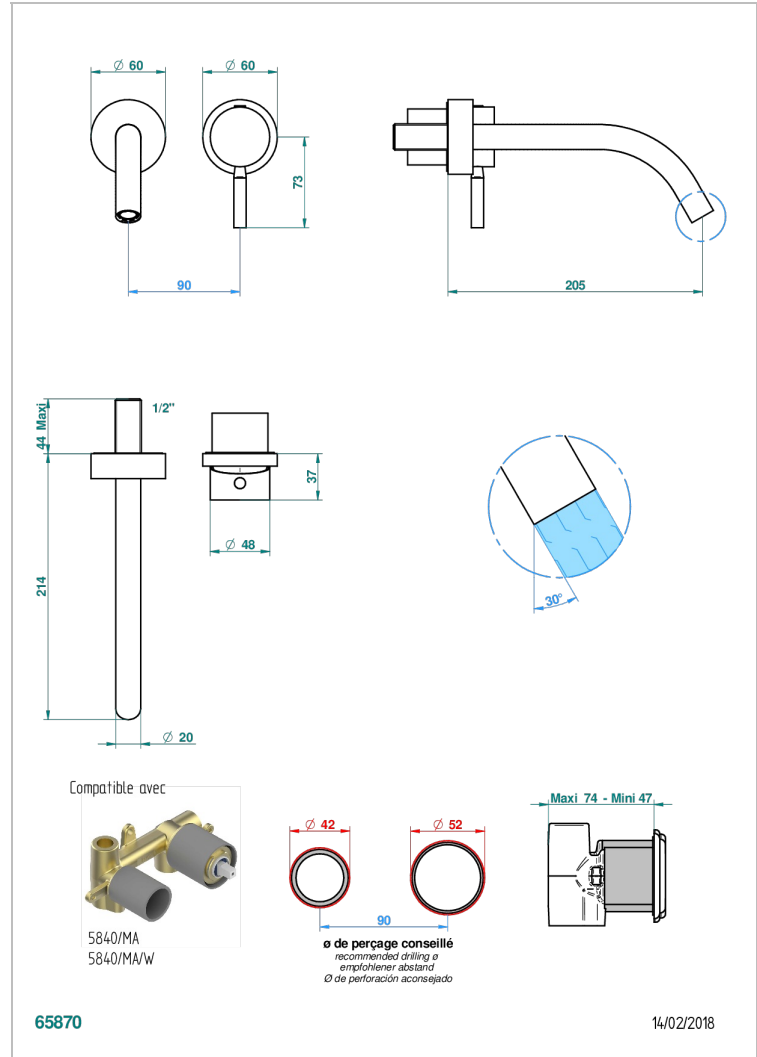

Trim only for Built-in basin mixer with spout (two x 1/2" inlets and one 1/2" outlet), without waste

## CHARACTERISTIC

- Anoa
- Trim only for Built-in basin mixer with spout (two x 1/2" inlets and one 1/2" outlet), without waste

## RELATED SKU'S

- Ref. G00-5840/MAUS Rough parts for concealed wall-mounted mixer with 1/2" outlet

## AVAILABLE FINITIONS

Black ceram - D30  
 Chrome polished - A02  
 Chrome polished / gold polished - G02  
 Gold mat - F07  
 Gold polished - F01  
 Matt chrome (American satin) - C02

Matt nickel (American satin) - C01  
 Nickel antique / Sovereign - H28  
 Nickel polished - B01  
 Soft gold - F30  
 Soft matt gold - F31