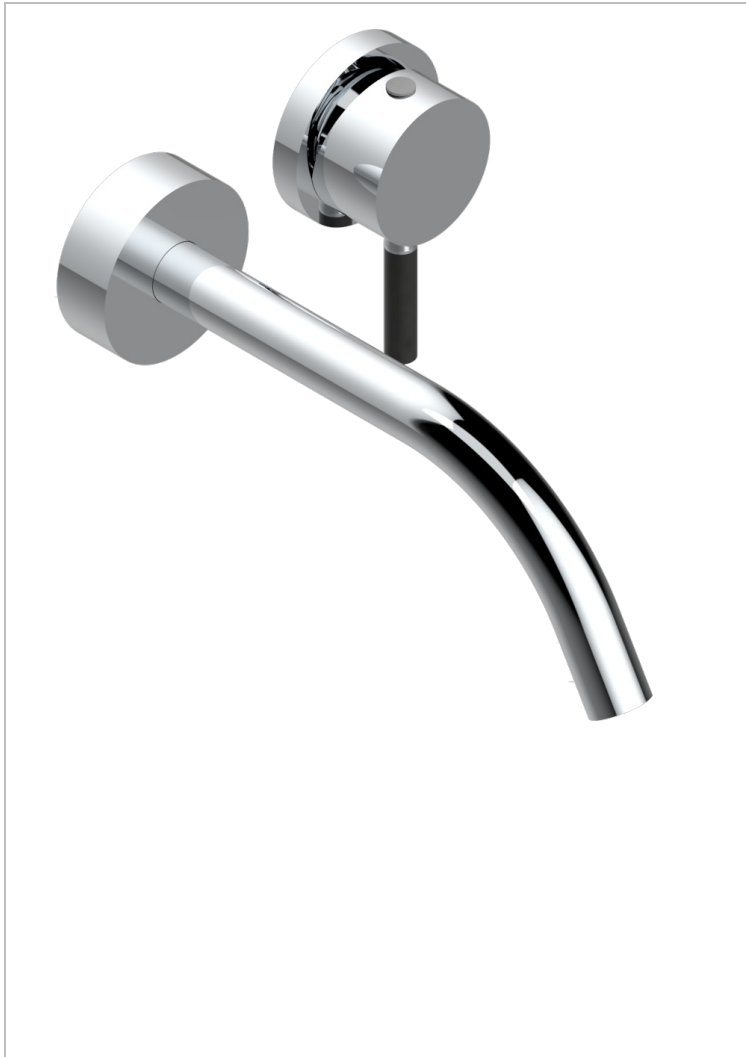

Trim only for Built-in basin mixer with spout (two x 1/2" inlets and one 1/2" outlet), without waste

## CHARACTERISTIC

- Anoa
- Trim only for Built-in basin mixer with spout (two x 1/2" inlets and one 1/2" outlet), without waste

## RELATED SKU'S

- Ref. G00-5840/MAUS Rough parts for concealed wall-mounted mixer with 1/2" outlet

## AVAILABLE FINITIONS

Black ceram - D30  
 Chrome polished - A02  
 Chrome polished / gold polished - G02  
 Gold mat - F07  
 Gold polished - F01  
 Matt chrome (American satin) - C02

Matt nickel (American satin) - C01  
 Nickel antique / Sovereign - H28  
 Nickel polished - B01  
 Soft gold - F30  
 Soft matt gold - F31