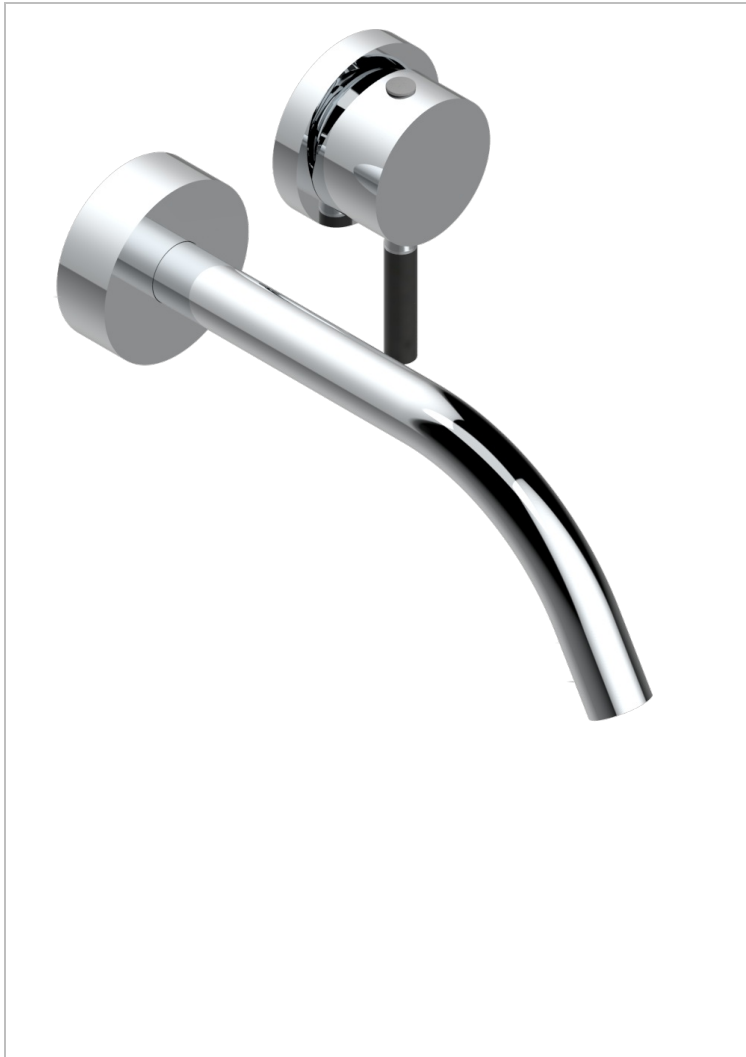

Trim only for Built-in basin mixer with spout (two x 1/2" inlets and one 1/2" outlet), without waste

CHARACTERISTIC

- Anoa
- Trim only for Built-in basin mixer with spout (two x 1/2" inlets and one 1/2" outlet), without waste

RELATED SKU'S

- Ref. G00-5840/MAUS Rough parts for concealed wall-mounted mixer with 1/2" outlet

AVAILABLE FINITIONS

- Black ceram - D30
- Chrome polished - A02
- Chrome polished / gold polished - G02
- Gold mat - F07
- Gold polished - F01
- Matt chrome (American satin) - C02

- Matt nickel (American satin) - C01
- Nickel antique / Sovereign - H28
- Nickel polished - B01
- Soft gold - F30
- Soft matt gold - F31