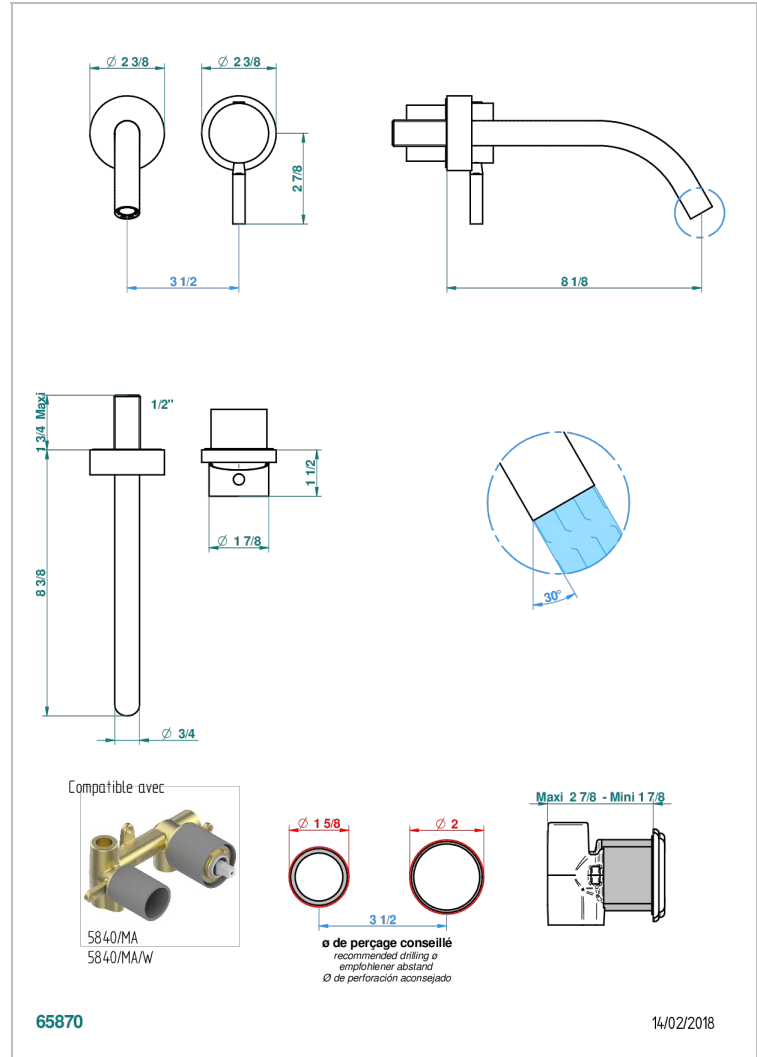

Trim only for Built-in basin mixer with spout (two x 1/2" inlets and one 1/2" outlet), without waste

CHARACTERISTIC

- Anoa
- Trim only for Built-in basin mixer with spout (two x 1/2" inlets and one 1/2" outlet), without waste

RELATED SKU'S

- Ref. G00-5840/MAUS Rough parts for concealed wall-mounted mixer with 1/2" outlet

AVAILABLE FINITIONS

- Black ceram - D30
- Chrome polished - A02
- Chrome polished / gold polished - G02
- Gold mat - F07
- Gold polished - F01
- Matt chrome (American satin) - C02

- Matt nickel (American satin) - C01
- Nickel antique / Sovereign - H28
- Nickel polished - B01
- Soft gold - F30
- Soft matt gold - F31