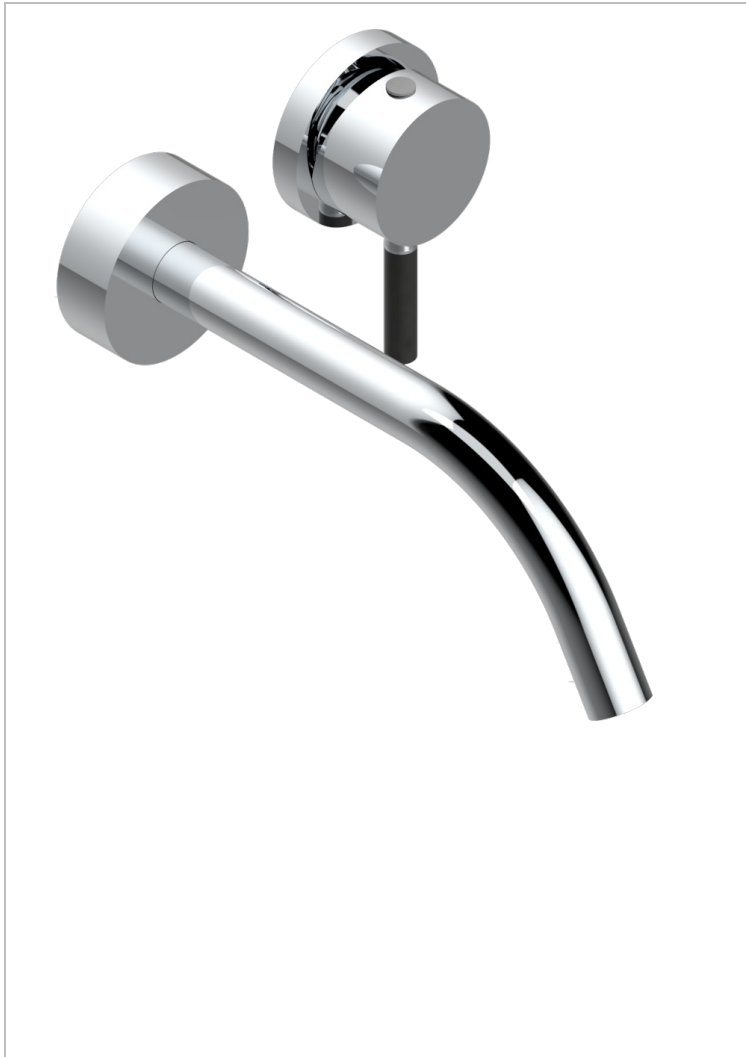

Trim only for Built-in basin mixer with spout (two x 1/2" inlets and one 1/2" outlet), without waste

CHARACTERISTIC

- Anoa
- Trim only for Built-in basin mixer with spout (two x 1/2" inlets and one 1/2" outlet), without waste

RELATED SKU'S

- Ref. G00-5840/MA/W Rough parts for concealed wall-mounted mixer with 1/2" outlet, for WC douche - WRAS approved

AVAILABLE FINITIONS

Antique nickel - H28
 Black ceram - D30
 Matt chrome - C02
 Matt gold - F07
 Matt nickel (color finish) - C01
 Polished chrome (color finish) - A02

Polished chrome / Polished gold (color finish) - G02
 Polished gold (color finish) - F01
 Polished nickel - B01
 Soft gold - F30
 Soft matt gold - F31