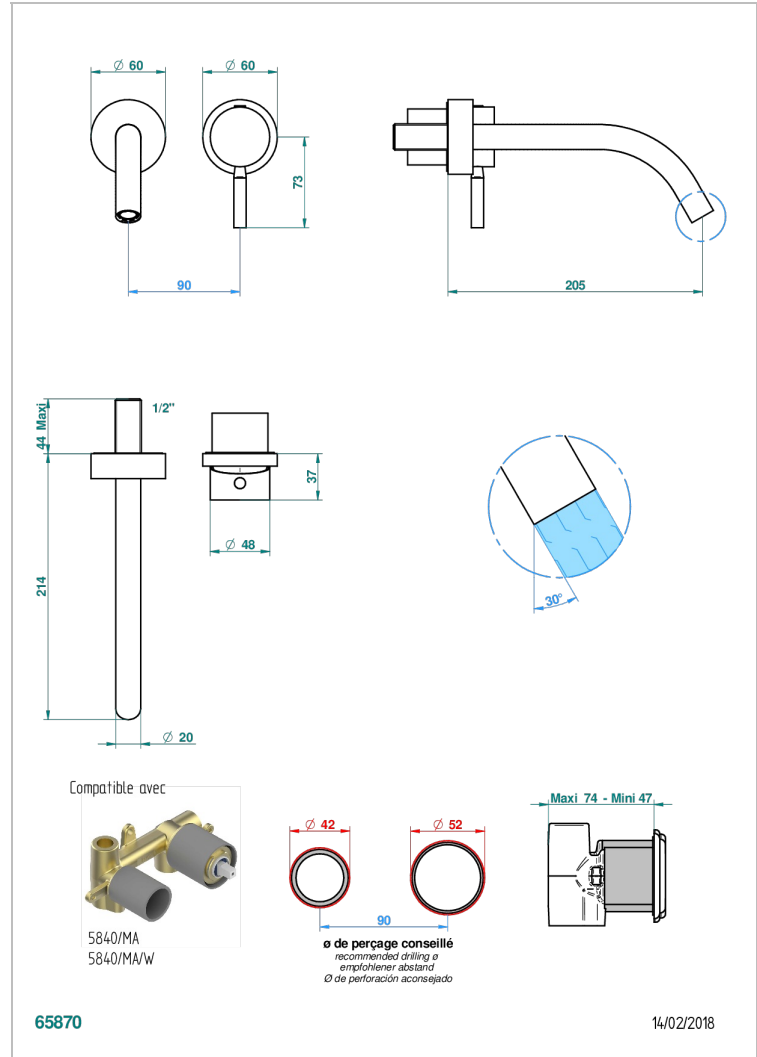

Trim only for Built-in basin mixer with spout (two x 1/2" inlets and one 1/2" outlet), without waste

CHARACTERISTIC

- Anoa
- Trim only for Built-in basin mixer with spout (two x 1/2" inlets and one 1/2" outlet), without waste

RELATED SKU'S

- Ref. G00-5840/MA/W Rough parts for concealed wall-mounted mixer with 1/2" outlet, for WC douche - WRAS approved

AVAILABLE FINITIONS

Antique nickel - H28
 Black ceram - D30
 Matt chrome - C02
 Matt gold - F07
 Matt nickel (color finish) - C01
 Polished chrome (color finish) - A02