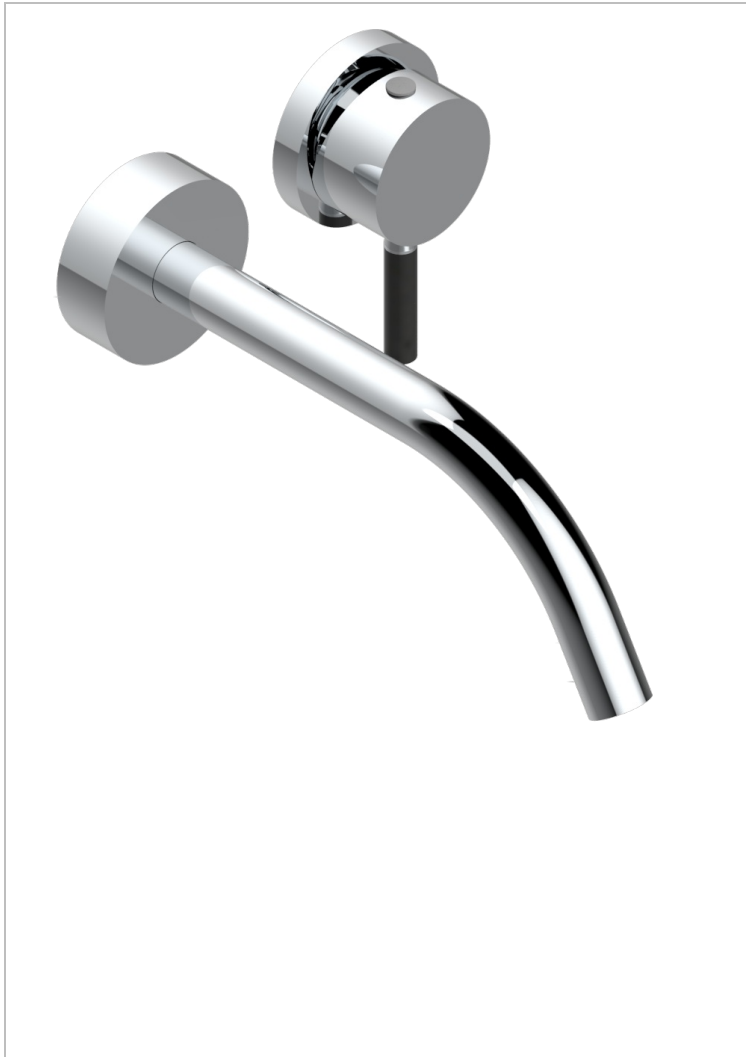

Trim only for Built-in basin mixer with spout (two x 1/2" inlets and one 1/2" outlet), without waste

## CHARACTERISTIC

- Anoa
- Trim only for Built-in basin mixer with spout (two x 1/2" inlets and one 1/2" outlet), without waste

## RELATED SKU'S

- Ref. G00-5840/MA Rough parts for concealed wall-mounted mixer with 1/2" outlet

## AVAILABLE FINITIONS

- Antique nickel - H28
- Black ceram - D30
- Matt chrome - C02
- Matt gold - F07
- Matt nickel (color finish) - C01
- Polished chrome (color finish) - A02

- Polished chrome / Polished gold (color finish) - G02
- Polished gold (color finish) - F01
- Polished nickel - B01
- Soft gold - F30
- Soft matt gold - F31