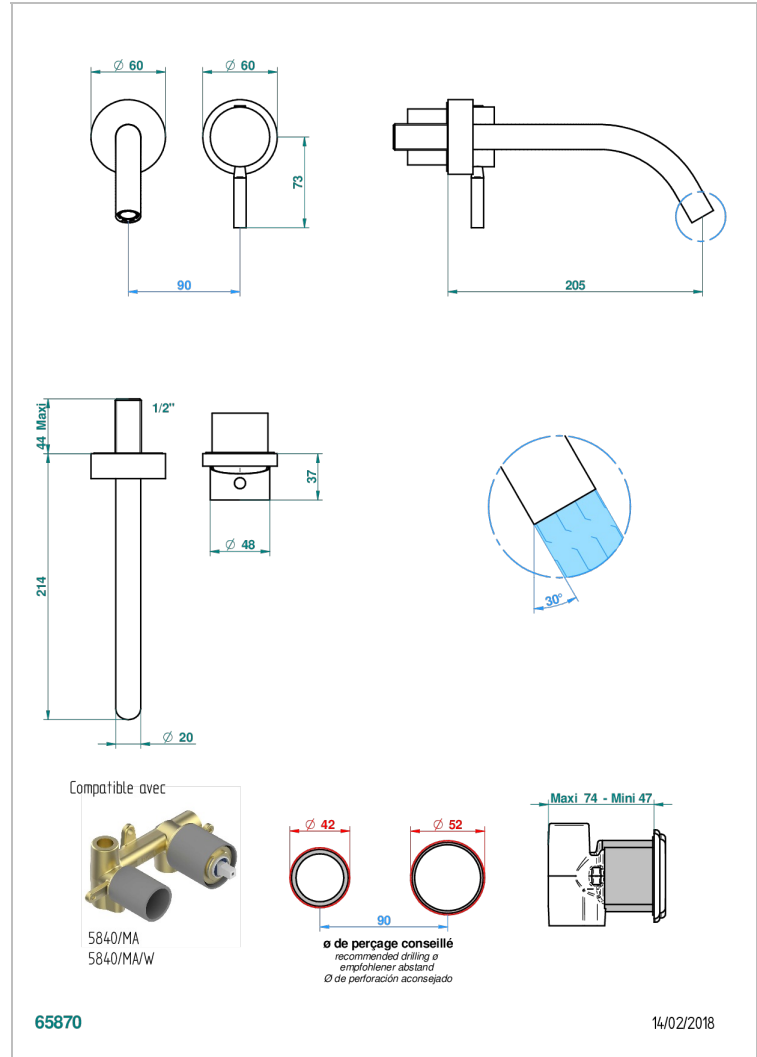

Trim only for Built-in basin mixer with spout (two x 1/2" inlets and one 1/2" outlet), without waste

## CHARACTERISTIC

- Anoa
- Trim only for Built-in basin mixer with spout (two x 1/2" inlets and one 1/2" outlet), without waste

## RELATED SKU'S

- Ref. G00-5840/MA Rough parts for concealed wall-mounted mixer with 1/2" outlet

## AVAILABLE FINITIONS

- Antique nickel - H28
- Black ceram - D30
- Matt chrome - C02
- Matt gold - F07
- Matt nickel (color finish) - C01
- Polished chrome (color finish) - A02

- Polished chrome / Polished gold (color finish) - G02
- Polished gold (color finish) - F01
- Polished nickel - B01
- Soft gold - F30
- Soft matt gold - F31