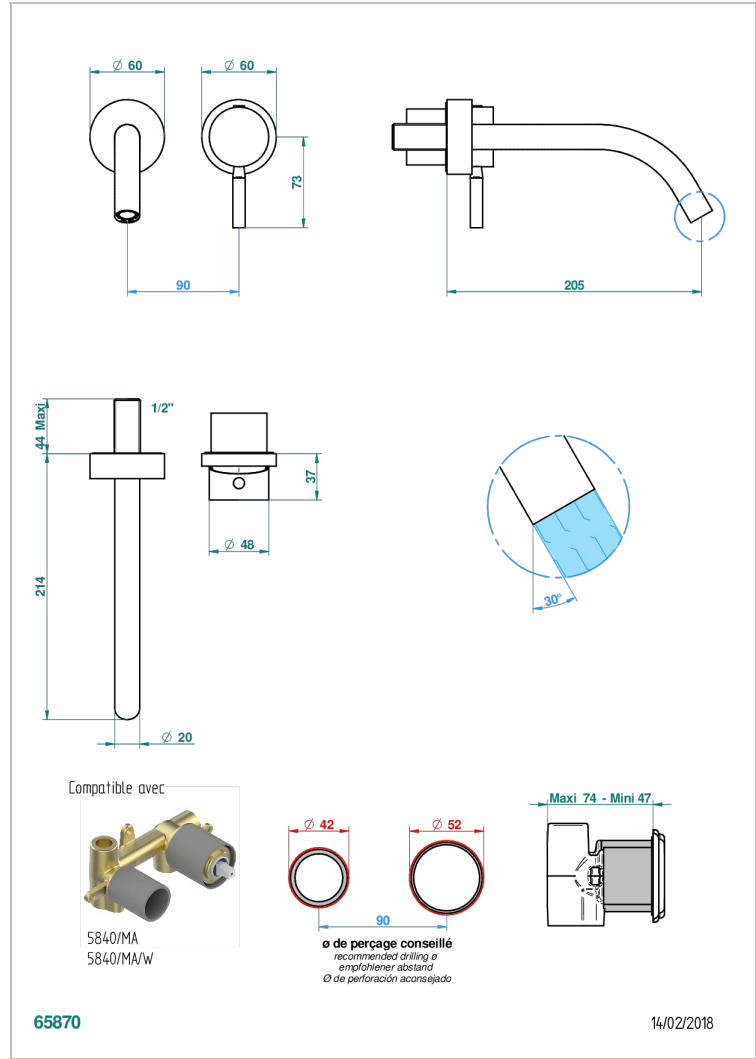

Trim only for Built-in basin mixer with spout (two x 1/2" inlets and one 1/2" outlet), without waste

### 特色

- Anoa
- Trim only for Built-in basin mixer with spout (two x 1/2" inlets and one 1/2" outlet), without waste

### 相关的SKU

- Ref. G00-5840/MA 卫浴套装，含：入墙式弯管出水管，1米25强化软管，触控式花洒和托勾，美国标准

### 可选饰面

Black ceram - D30  
 哑光浅金 - F31  
 哑光金 - F07  
 哑光铬 - C02  
 哑光镍 - C01  
 复古镍 - H28

抛光金 (24K金) - F01  
 抛光铬 - A02  
 抛光铬/抛光金 - G02  
 抛光镍 - B01  
 浅金 - F30