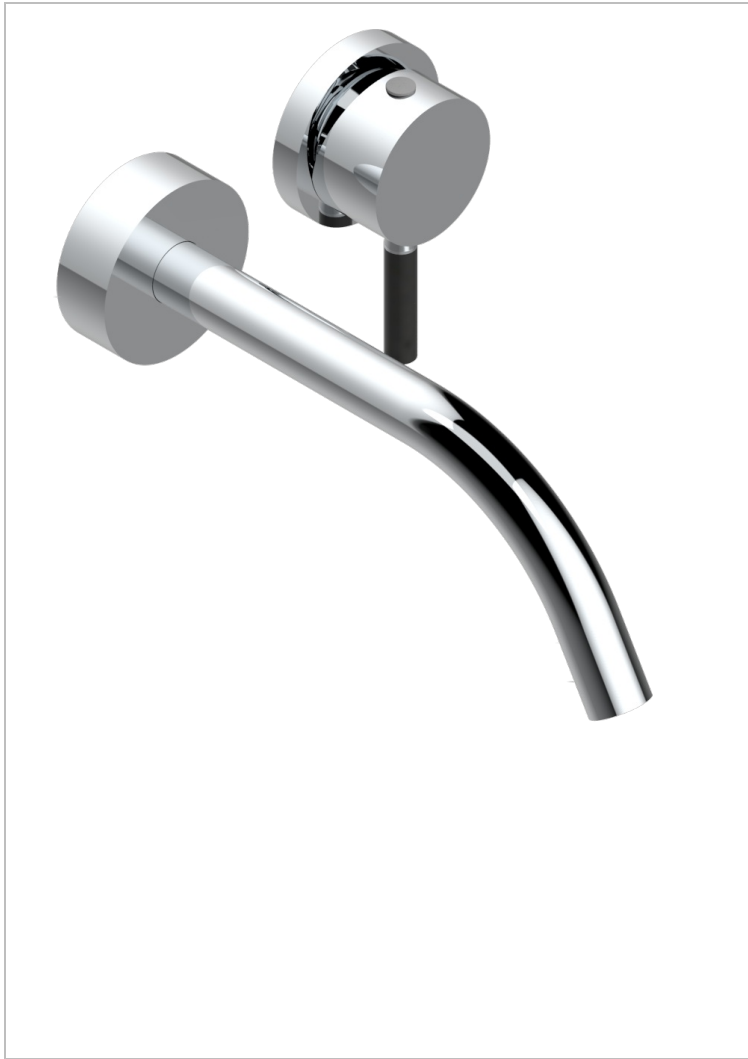

Trim only for Built-in basin mixer with spout (two x 1/2" inlets and one 1/2" outlet), without waste

### 特色

- Anoa
- Trim only for Built-in basin mixer with spout (two x 1/2" inlets and one 1/2" outlet), without waste

### 相关的SKU

- Ref. G00-5840/MA 卫浴套装，含：入墙式弯管出水管，1米25强化软管，触控式花洒和托勾，美国标准

### 可选饰面

Black ceram - D30  
 哑光浅金 - F31  
 哑光金 - F07  
 哑光铬 - C02  
 哑光镍 - C01  
 复古镍 - H28

抛光金 (24K金) - F01  
 抛光铬 - A02  
 抛光铬/抛光金 - G02  
 抛光镍 - B01  
 浅金 - F30