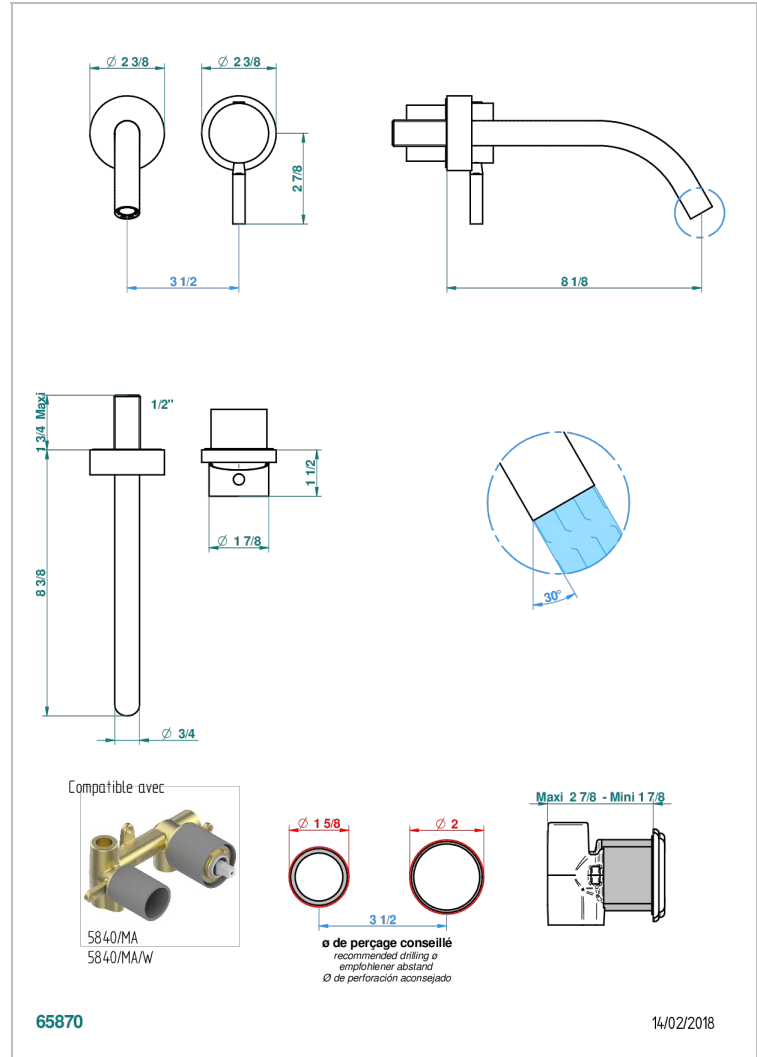

Trim only for Built-in basin mixer with spout (two x 1/2" inlets and one 1/2" outlet), without waste

## CHARACTERISTIC

- Anoa
- Trim only for Built-in basin mixer with spout (two x 1/2" inlets and one 1/2" outlet), without waste

## RELATED SKU'S

- Ref. G00-5840/MA Rough parts for concealed wall-mounted mixer with 1/2" outlet

## AVAILABLE FINITIONS

- Antique nickel - H28
- Black ceram - D30
- Matt chrome - C02
- Matt gold - F07
- Matt nickel (color finish) - C01
- Polished chrome (color finish) - A02

- Polished chrome / Polished gold (color finish) - G02
- Polished gold (color finish) - F01
- Polished nickel - B01
- Soft gold - F30
- Soft matt gold - F31