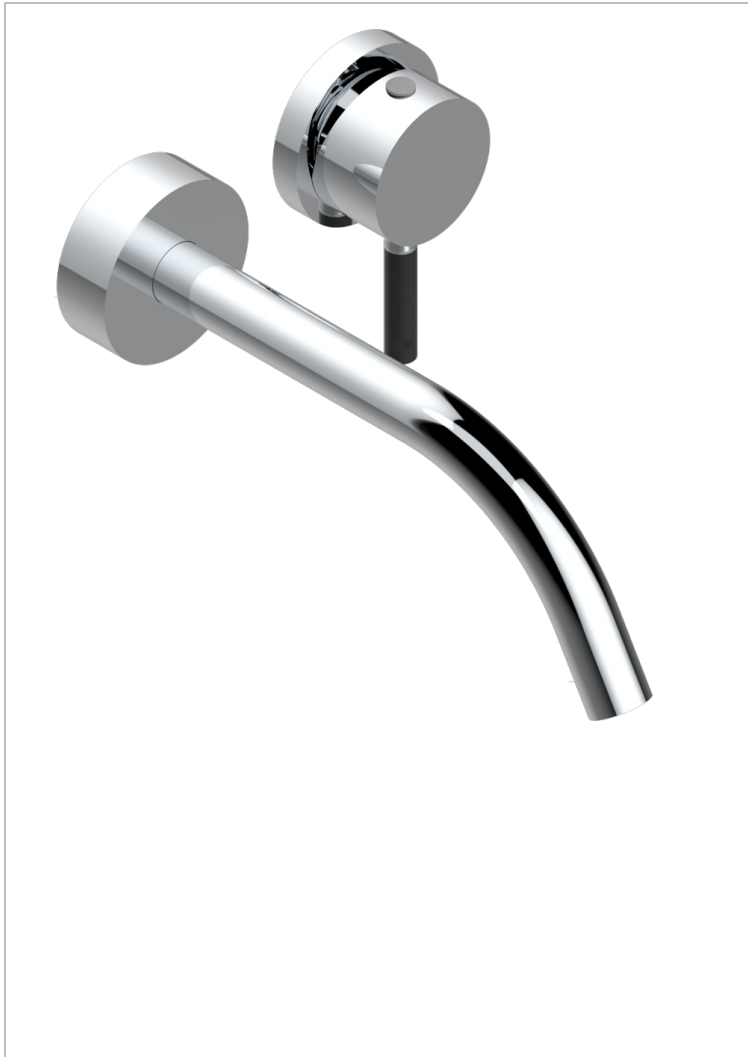

Trim only for Built-in basin mixer with spout (two x 1/2" inlets and one 1/2" outlet), without waste

特色

- Anoa
- Trim only for Built-in basin mixer with spout (two x 1/2" inlets and one 1/2" outlet), without waste

相关的SKU

- Ref. G00-5840/MA 卫浴套装，含：入墙式弯管出水管，1米25强化软管，触控式花洒和托勾，美国标准

可选饰面

- Black ceram - D30
- 哑光浅金 - F31
- 哑光金 - F07
- 哑光铬 - C02
- 哑光镍 - C01
- 复古镍 - H28

- 抛光金 (24K金) - F01
- 抛光铬 - A02
- 抛光铬/抛光金 - G02
- 抛光镍 - B01
- 浅金 - F30