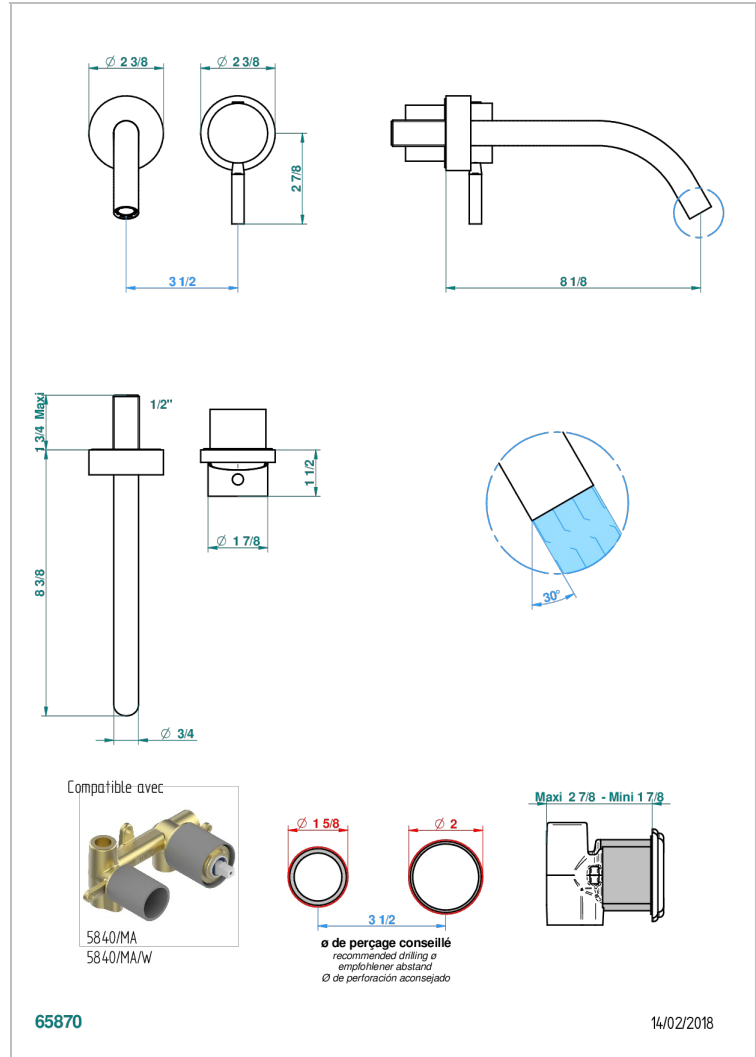

Trim only for Built-in basin mixer with spout (two x 1/2" inlets and one 1/2" outlet), without waste

特色

- Anoa
- Trim only for Built-in basin mixer with spout (two x 1/2" inlets and one 1/2" outlet), without waste

相关的SKU

- Ref. G00-5840/MA 卫浴套装，含：入墙式弯管出水管，1米25强化软管，触控式花洒和托勾，美国标准

可选饰面

- Black ceram - D30
- 哑光浅金 - F31
- 哑光金 - F07
- 哑光铬 - C02
- 哑光镍 - C01
- 复古镍 - H28

- 抛光金 (24K金) - F01
- 抛光铬 - A02
- 抛光铬/抛光金 - G02
- 抛光镍 - B01
- 浅金 - F30