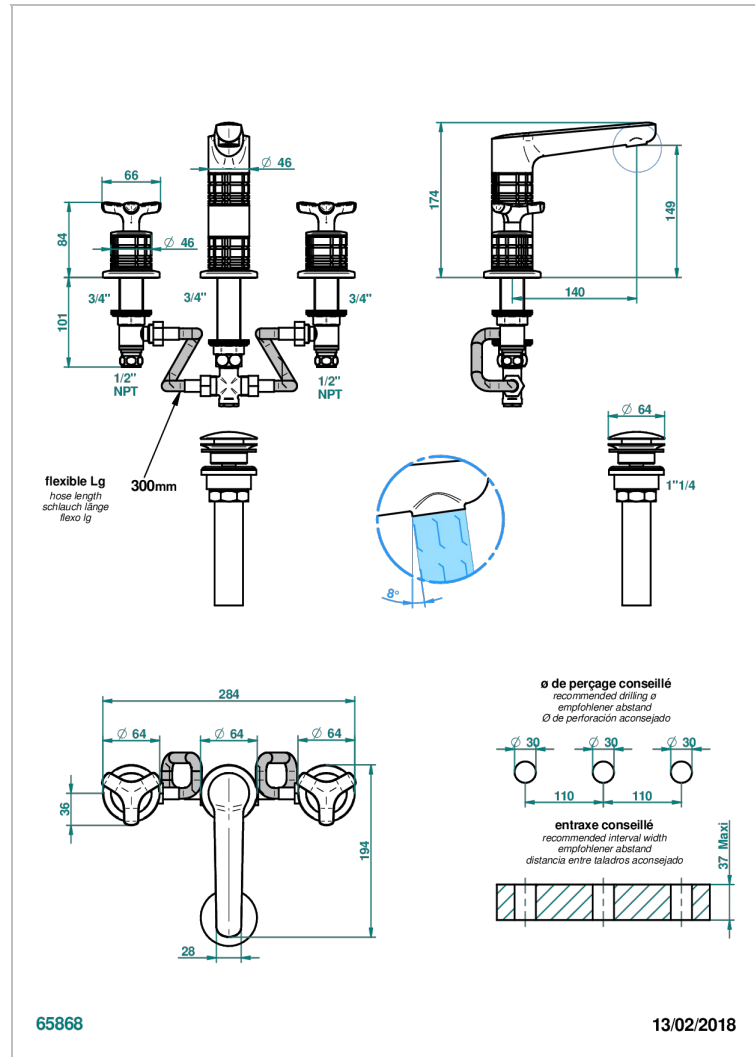

SYSTEM CRYSTAL

G9J-152/US

Rim mounted 3-hole basin mixer with waste, high spout

CARACTERÍSTICAS

- System Crystal
- Rim mounted 3-hole basin mixer with waste, high spout

ACABADOS DISPONIBLES

Bronce claro - D01
Cerámica negra mate - D30
Cobre viejo mate - H07
Cromo - A02
Cromo mate - C02
Dorado - F01