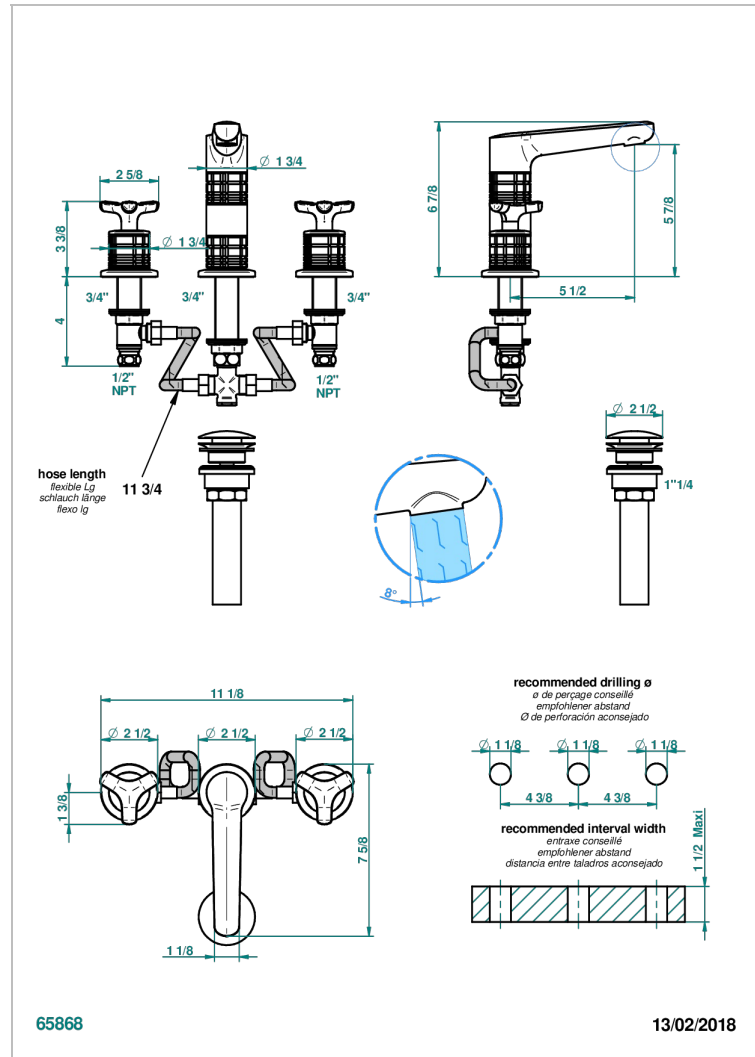

# SYSTEM CRYSTAL

G9J-152/US

Rim mounted 3-hole basin mixer with waste, high spout

THG<sup>®</sup>  
PARIS

## CARACTERÍSTICAS

- System Crystal
- Rim mounted 3-hole basin mixer with waste, high spout