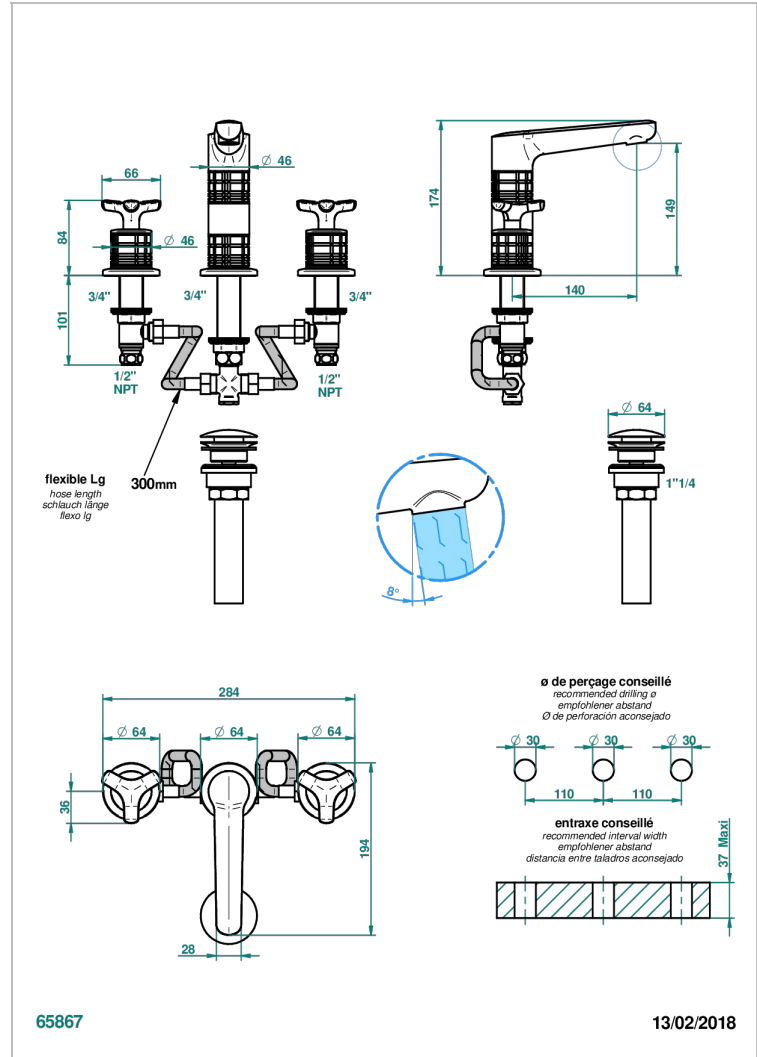

# SYSTEM HOWLITE

G9G-152/US

Widespread lavatory set, high spout, with drain

## CHARACTERISTIC

- System Howlite
- Widespread lavatory set, high spout, with drain