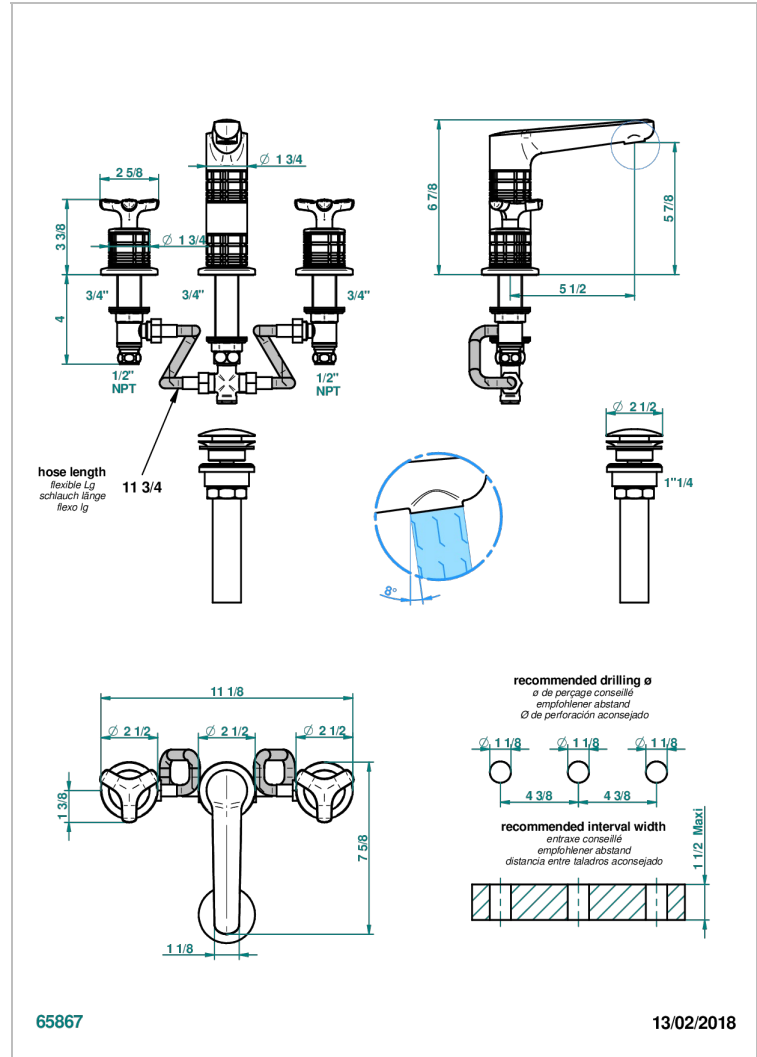

# SYSTEM HOWLITE

G9G-152/US

Widespread lavatory set, high spout, with drain

## CHARACTERISTIC

- System Howlite
- Widespread lavatory set, high spout, with drain