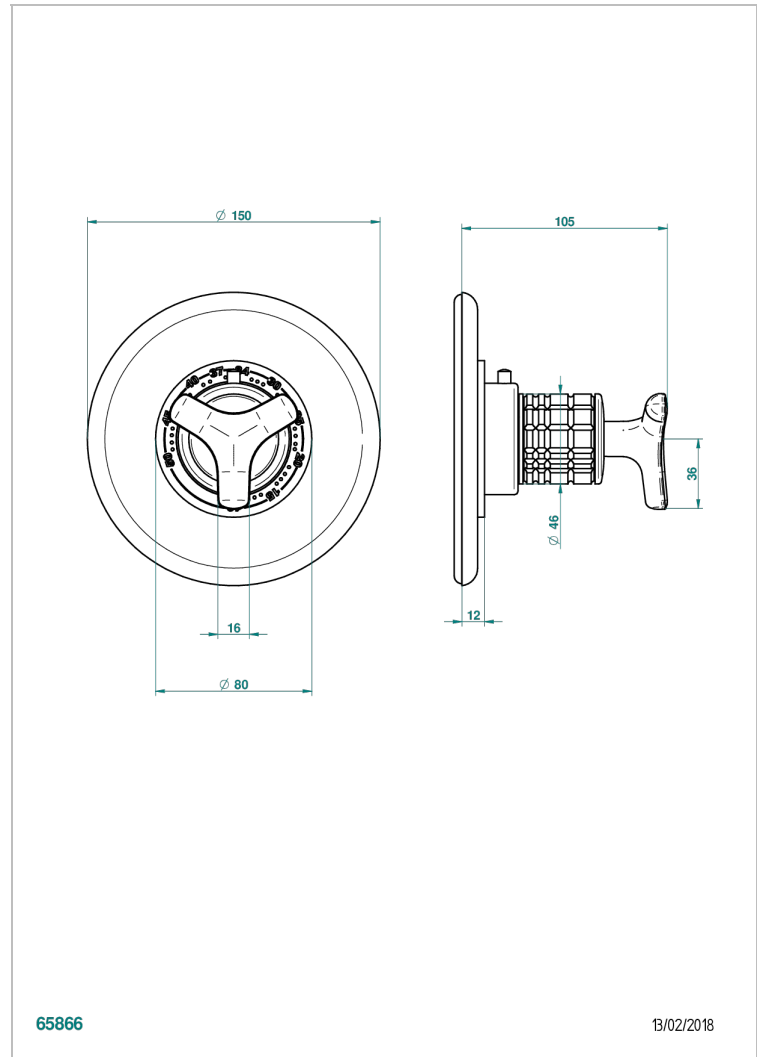

SYSTEM CRYSTAL

G9J-15EN16EM

Trim plate and handle for eurotherm valve 8200/us & 8300/us

THG[®]
PARIS

CHARACTERISTIC

- System Crystal
- Trim plate and handle for eurotherm valve 8200/us & 8300/us

AVAILABLE FINITIONS