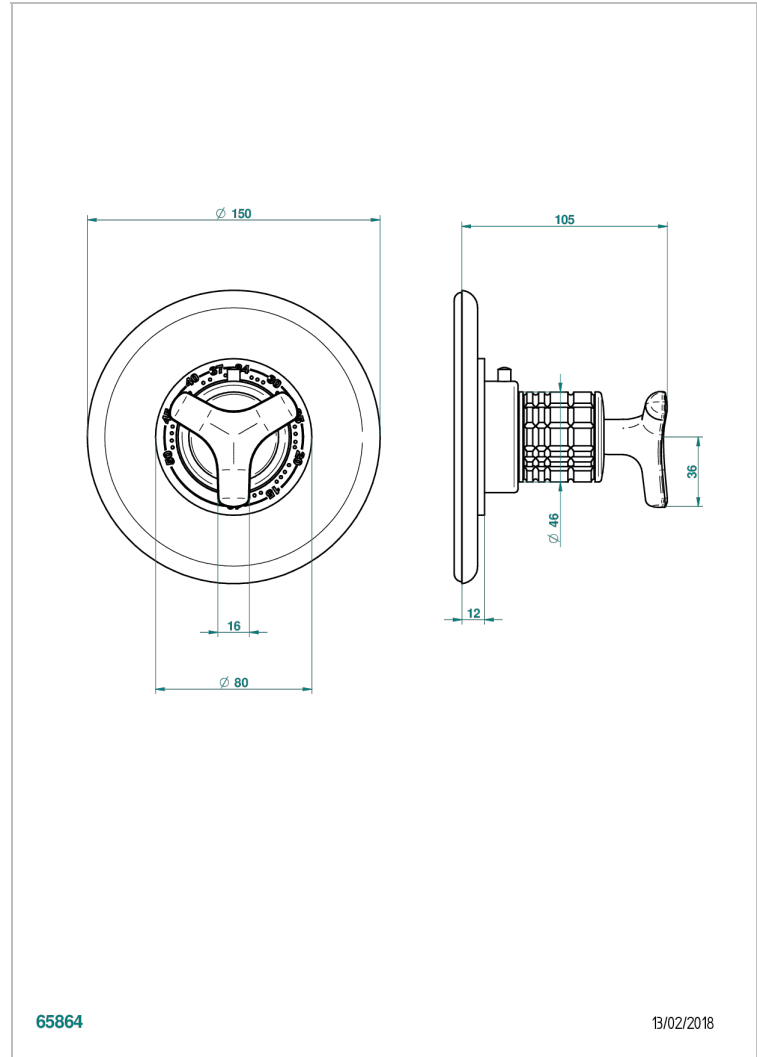

SYSTEM HOWLITE

G9G-15EN16EM

Trim plate and handle for eurotherm valve 8200/us & 8300/us

THG[®]
PARIS

CHARACTERISTIC

- System Howlite
- Trim plate and handle for eurotherm valve 8200/us & 8300/us

AVAILABLE FINITIONS