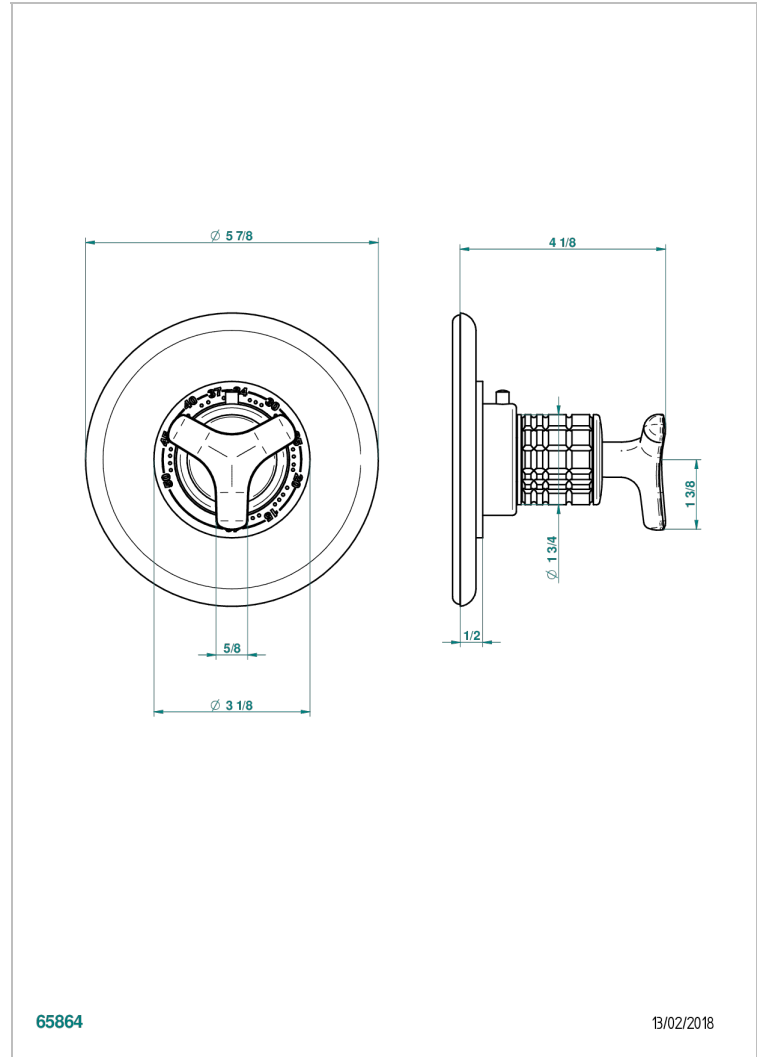

SYSTEM HOWLITE

G9G-15EN16EM

Trim plate and handle for eurotherm valve 8200/us & 8300/us

THG[®]
PARIS

CHARACTERISTIC

- System Howlite
- Trim plate and handle for eurotherm valve 8200/us & 8300/us

AVAILABLE FINITIONS