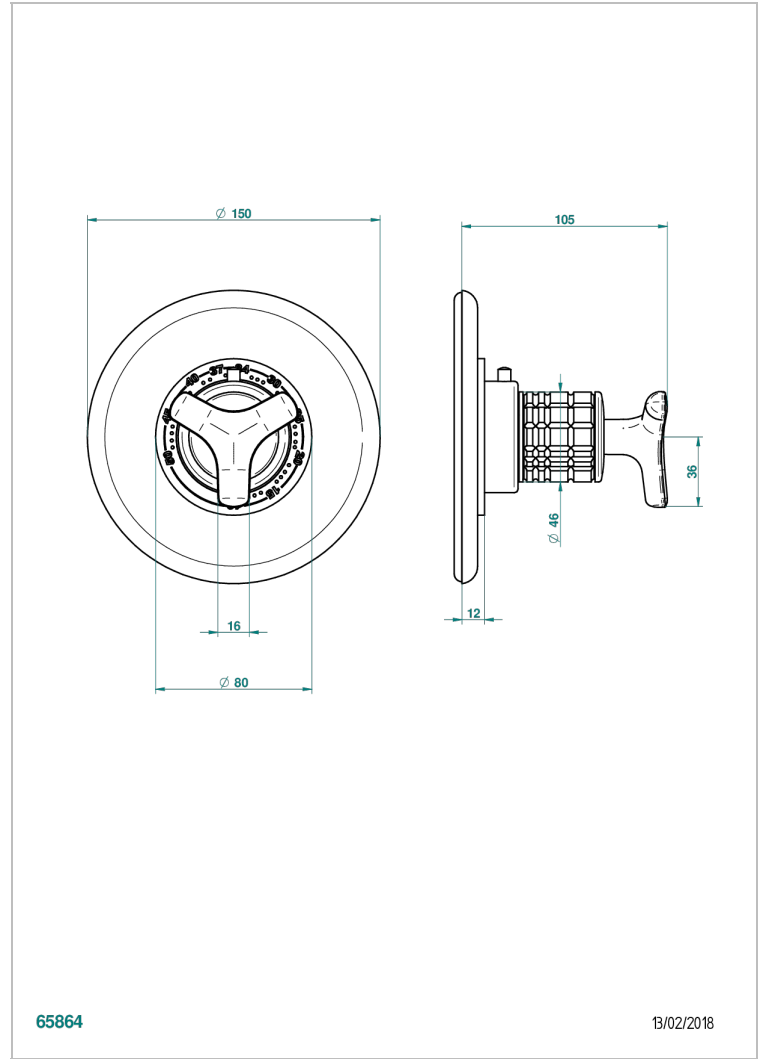

SYSTEM HOWLITE

G9G-15EN16EM

Trim for Eurotherm thermostat n° 8105N, 8200N, 8300

THG[®]
PARIS

CHARACTERISTIC

- System Howlite
- Trim for Eurotherm thermostat n° 8105N, 8200N, 8300

RELATED SKU'S

- Ref. G00-8105N 1/2" Eurotherm thermostat, 40 l/min with wax cartridge
- Ref. G00-8200N 3/4" Eurotherm thermostat, 80 l/min