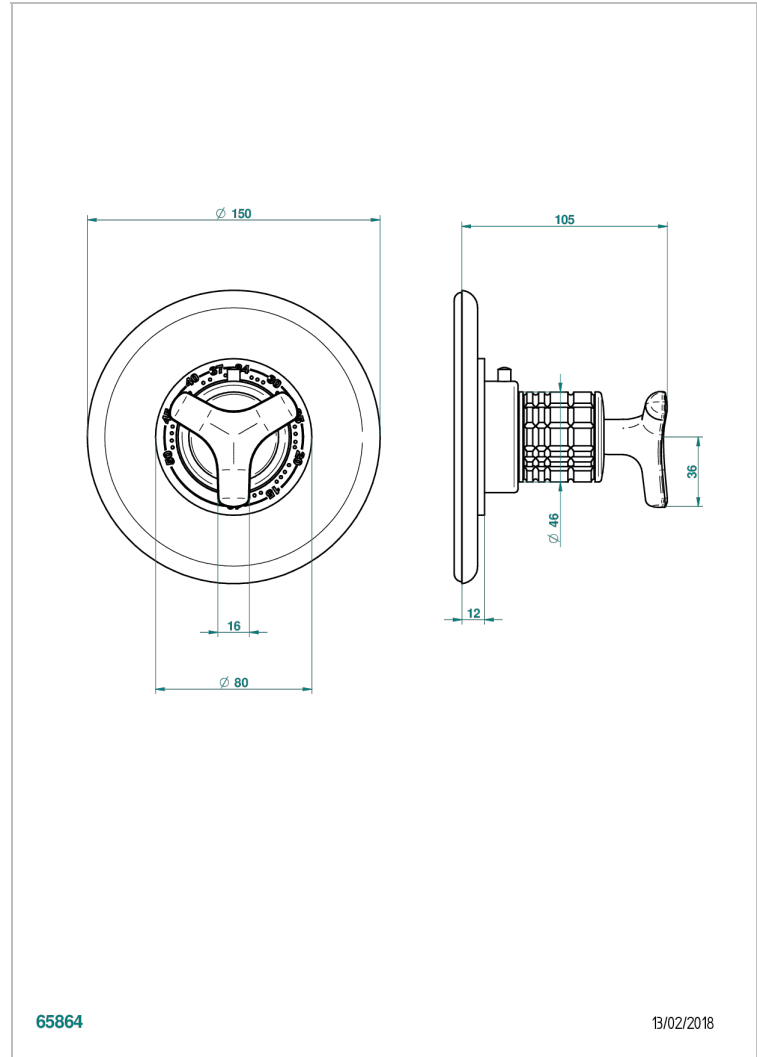

SYSTEM HOWLITE

G9G-15EN16EM

Trim for Eurotherm thermostat n° 8105N, 8200N, 8300

THG[®]
PARIS

CHARACTERISTIC

- System Howlite
- Trim for Eurotherm thermostat n° 8105N, 8200N, 8300

RELATED SKU'S

- Ref. G00-8105N 1/2" Eurotherm thermostat, 40 l/min with wax cartridge
- Ref. G00-8200N 3/4" Eurotherm thermostat, 80 l/min