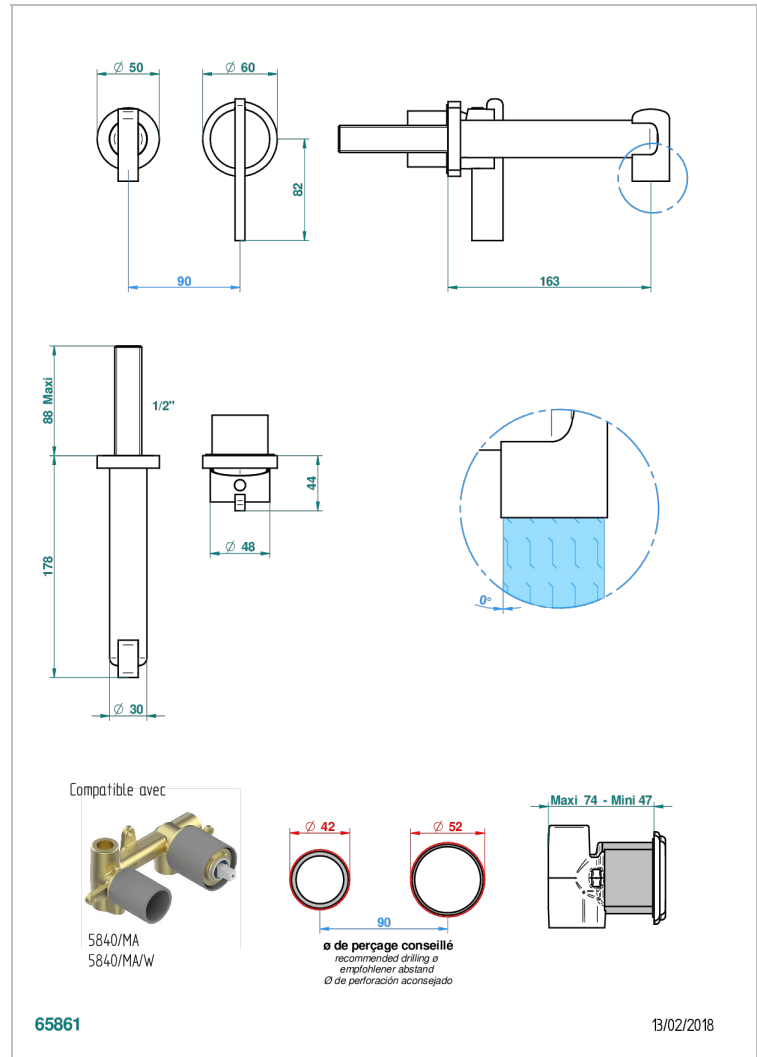

LE 11 CON MANETAS

U2B-6541B

THG[®]
PARIS

Trim only for Built-in basin mixer with spout (two x 1/2" inlets and one 1/2" outlet), without waste

CARACTERÍSTICAS

- Le 11 con manetas
- Trim only for Built-in basin mixer with spout (two x 1/2" inlets and one 1/2" outlet), without waste

PRODUCTOS RELACIONADOS

- Ref. G00-5840/MAUS Rough parts for concealed wall-mounted mixer with 1/2" outlet

ACABADOS DISPONIBLES

Bronce claro - D01
Cerámica negra mate - D30
Cobre viejo mate - H07
Cromo - A02
Cromo / dorado - G02
Cromo mate - C02