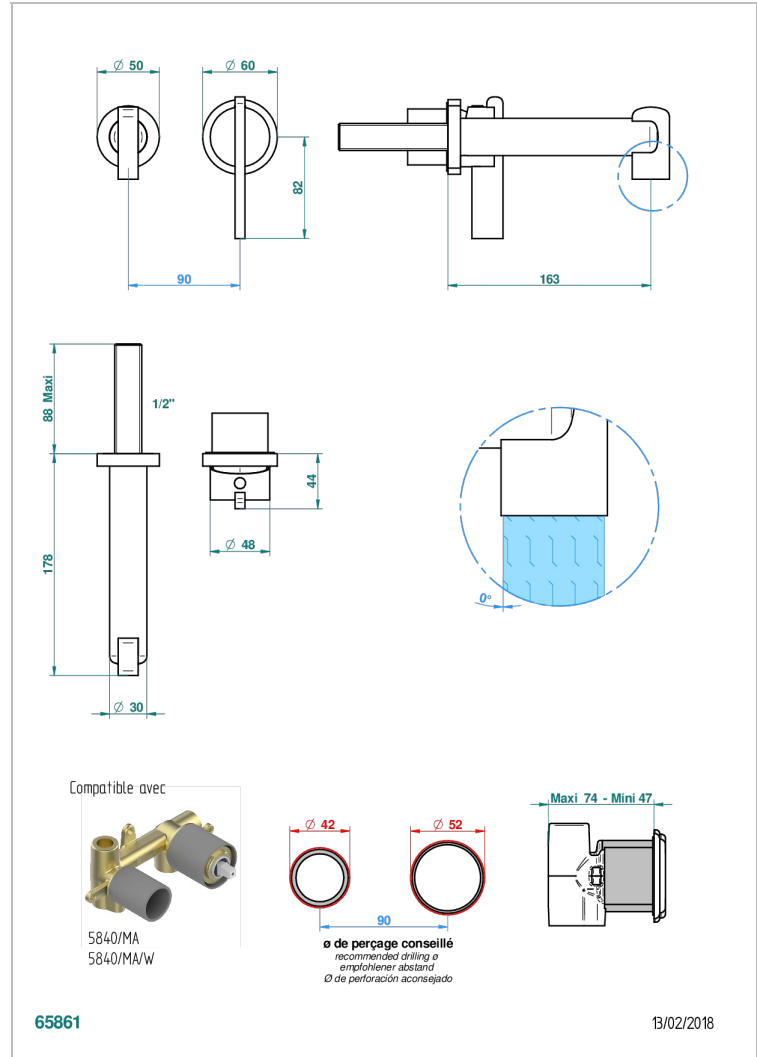

LE 11 WITH LEVER HANDLES

U2B-6541B

THG[®]
PARIS

Trim only for Built-in basin mixer with spout (two x 1/2" inlets and one 1/2" outlet), without waste

CHARACTERISTIC

- Le 11 with lever handles
- Trim only for Built-in basin mixer with spout (two x 1/2" inlets and one 1/2" outlet), without waste

RELATED SKU'S

- Ref. G00-5840/MAUS Rough parts for concealed wall-mounted mixer with 1/2" outlet

AVAILABLE FINITIONS

Black ceram - D30
Blush PVD - H62
Brass color PVD - H49
Brown bronze color PVD - F33
Chrome polished - A02
Chrome polished / gold polished - G02