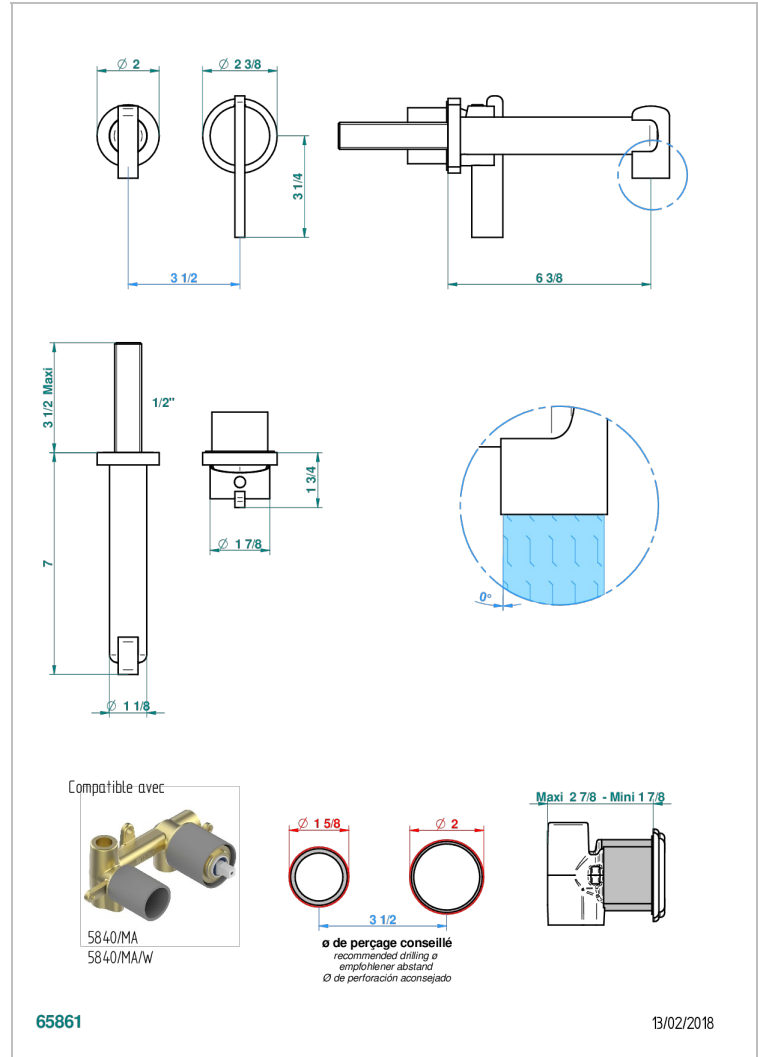

LE 11 CON MANETAS

U2B-6541B

THG[®]
PARIS

Trim only for Built-in basin mixer with spout (two x 1/2" inlets and one 1/2" outlet), without waste

CARACTERÍSTICAS

- Le 11 con manetas
- Trim only for Built-in basin mixer with spout (two x 1/2" inlets and one 1/2" outlet), without waste

PRODUCTOS RELACIONADOS

- Ref. G00-5840/MAUS Rough parts for concealed wall-mounted mixer with 1/2" outlet

ACABADOS DISPONIBLES

Bronce claro - D01
Cerámica negra mate - D30
Cobre viejo mate - H07
Cromo - A02
Cromo / dorado - G02
Cromo mate - C02