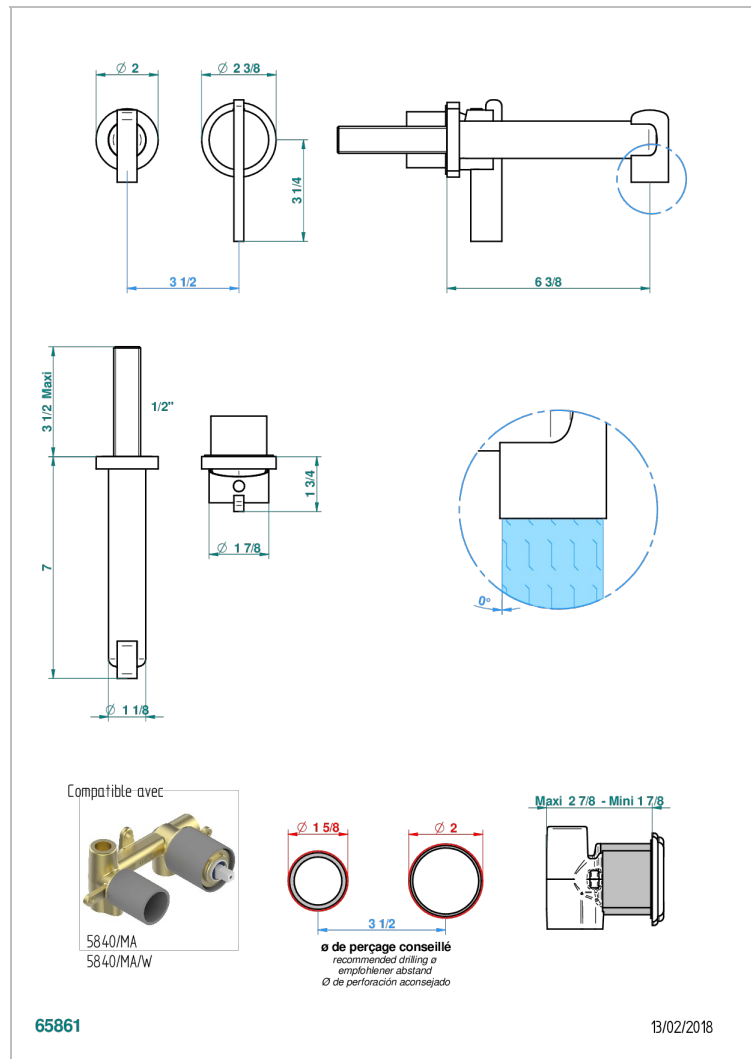

LE 11 WITH LEVER HANDLES

U2B-6541B

Trim only for Built-in basin mixer with spout (two x 1/2" inlets and one 1/2" outlet), without waste

CHARACTERISTIC

- Le 11 with lever handles
- Trim only for Built-in basin mixer with spout (two x 1/2" inlets and one 1/2" outlet), without waste

RELATED SKU'S

- Ref. G00-5840/MAUS Rough parts for concealed wall-mounted mixer with 1/2" outlet

AVAILABLE FINITIONS

Black ceram - D30
Blush PVD - H62
Brass color PVD - H49
Brown bronze color PVD - F33
Chrome polished - A02
Chrome polished / gold polished - G02