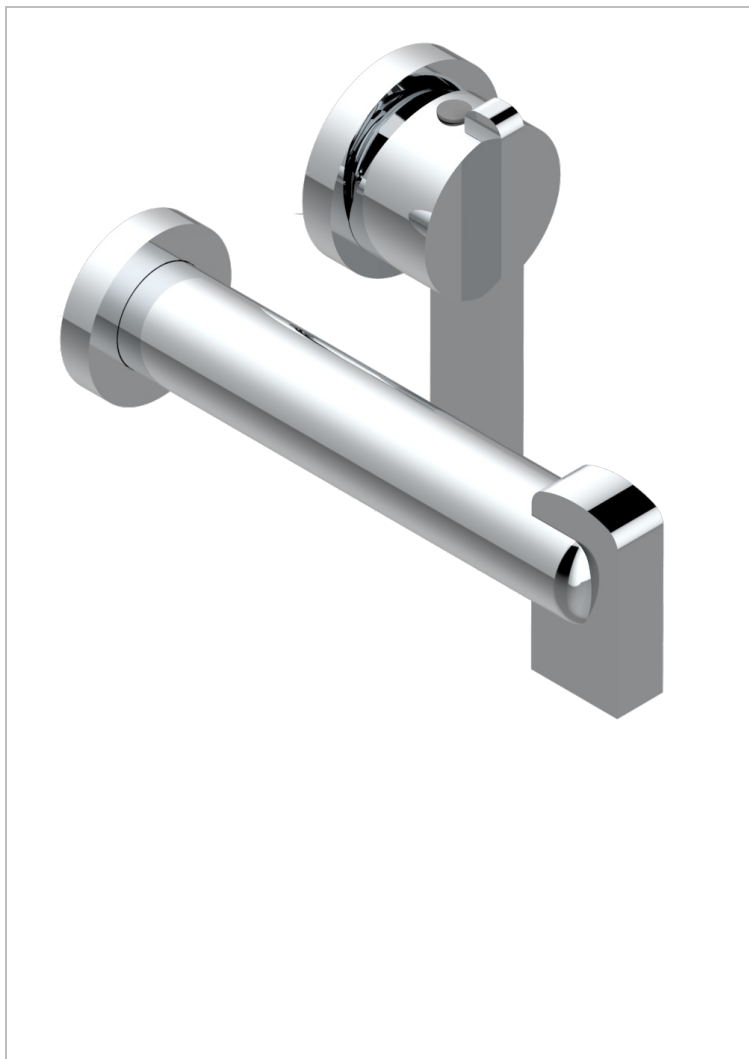

LE 11 WITH LEVER HANDLES

U2B-6541B

Trim only for Built-in basin mixer with spout (two x 1/2" inlets and one 1/2" outlet), without waste

CHARACTERISTIC

- Le 11 with lever handles
- Trim only for Built-in basin mixer with spout (two x 1/2" inlets and one 1/2" outlet), without waste

RELATED SKU'S

- Ref. G00-5840/MAUS Rough parts for concealed wall-mounted mixer with 1/2" outlet

AVAILABLE FINITIONS

Black ceram - D30
Blush PVD - H62
Brass color PVD - H49
Brown bronze color PVD - F33
Chrome polished - A02
Chrome polished / gold polished - G02

Copper antique matt, coated - H07
Gold color PVD - H52
Gold mat - F07
Gold polished - F01
Graphite PVD - H64
Light coated bronze - D01

Matt Umber PVD - H67
Matt blush PVD - H60
Matt brass color PVD - H50
Matt brown bronze color PVD - F34
Matt chrome (American satin) - C02
Matt gold color PVD - H53