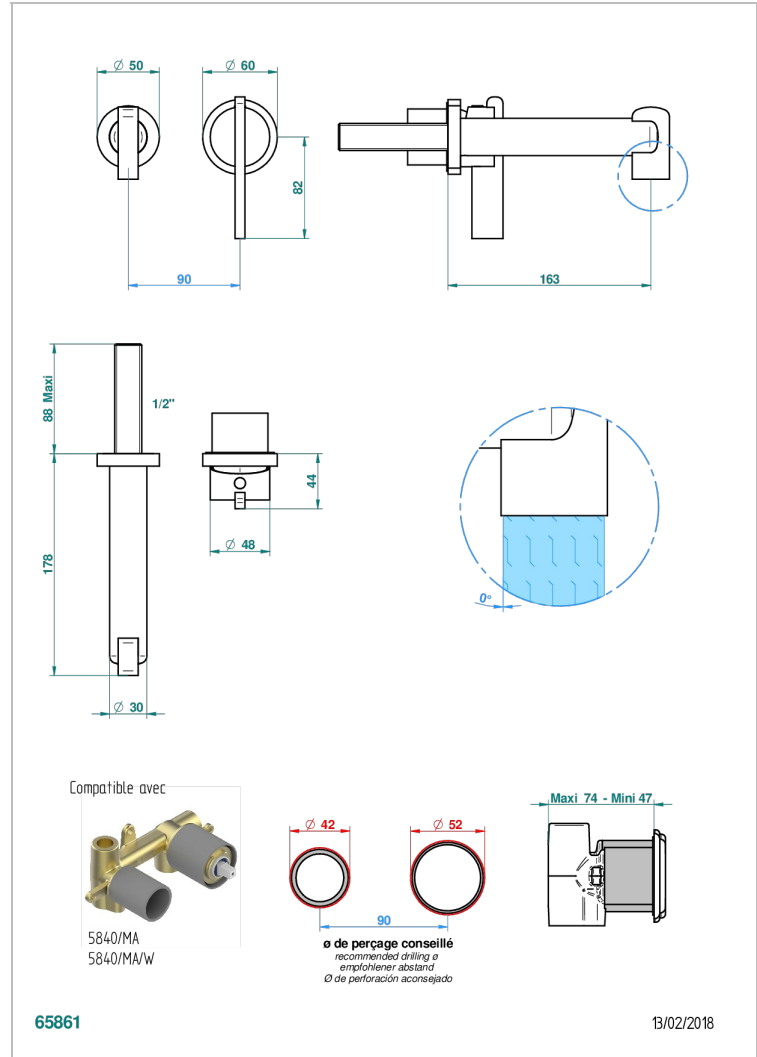

LE 11 WITH LEVER

U2B-6541B

Trim only for Built-in basin mixer with spout (two x 1/2" inlets and one 1/2" outlet), without waste

CHARACTERISTIC

- Le 11 with lever
- Trim only for Built-in basin mixer with spout (two x 1/2" inlets and one 1/2" outlet), without waste

RELATED SKU'S

- Ref. G00-5840/MA Rough parts for concealed wall-mounted mixer with 1/2" outlet

AVAILABLE FINITIONS

Antique nickel - H28
Black ceram - D30
Blush PVD - H62
Brass color PVD - H49
Brown bronze color PVD - F33
Gold color PVD - H52