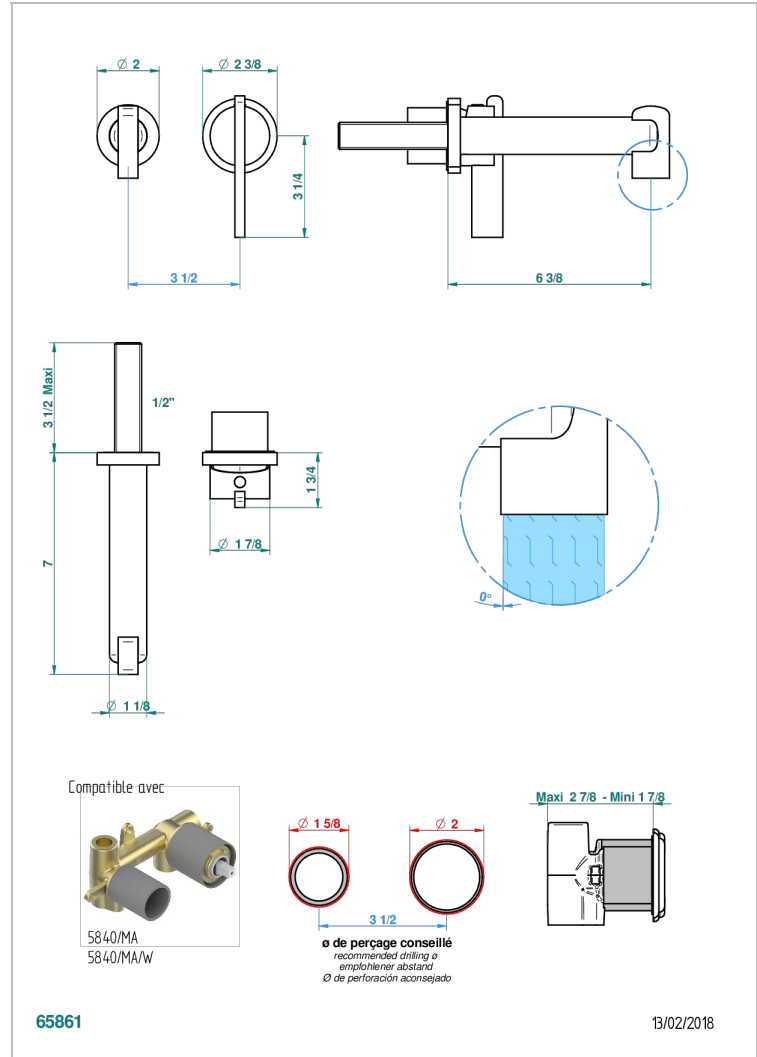

# LE 11 WITH LEVER

U2B-6541B

Trim only for Built-in basin mixer with spout (two x 1/2" inlets and one 1/2" outlet), without waste

## CHARACTERISTIC

- Le 11 with lever
- Trim only for Built-in basin mixer with spout (two x 1/2" inlets and one 1/2" outlet), without waste

## RELATED SKU'S

- Ref. G00-5840/MA Rough parts for concealed wall-mounted mixer with 1/2" outlet