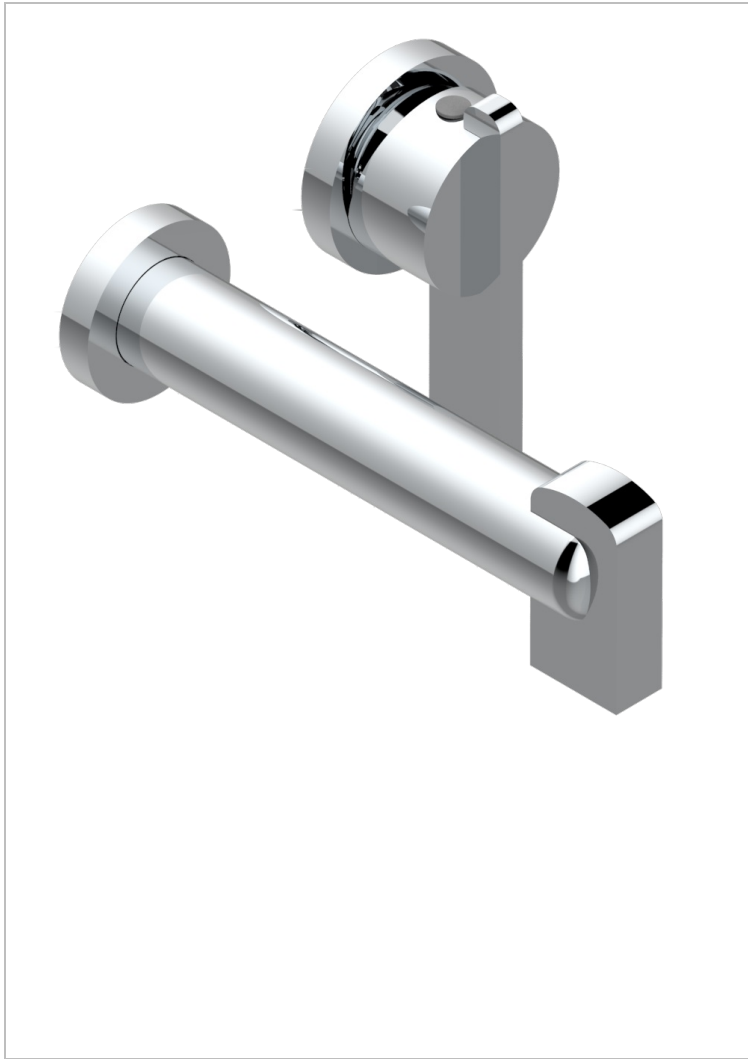

LE 11 WITH LEVER

U2B-6541B

Trim only for Built-in basin mixer with spout (two x 1/2" inlets and one 1/2" outlet), without waste

CHARACTERISTIC

- Le 11 with lever
- Trim only for Built-in basin mixer with spout (two x 1/2" inlets and one 1/2" outlet), without waste

RELATED SKU'S

- Ref. G00-5840/MA Rough parts for concealed wall-mounted mixer with 1/2" outlet

AVAILABLE FINITIONS

Antique nickel - H28
Black ceram - D30
Blush PVD - H62
Brass color PVD - H49
Brown bronze color PVD - F33
Gold color PVD - H52

Nickel color PVD - H55
Polished chrome (color finish) - A02
Polished chrome / Polished gold (color finish) - G02
Polished gold (color finish) - F01
Polished nickel - B01
Soft gold - F30

Soft matt gold - F31
Umber PVD - H66
Varnished matt antique red copper (color finish) - H07