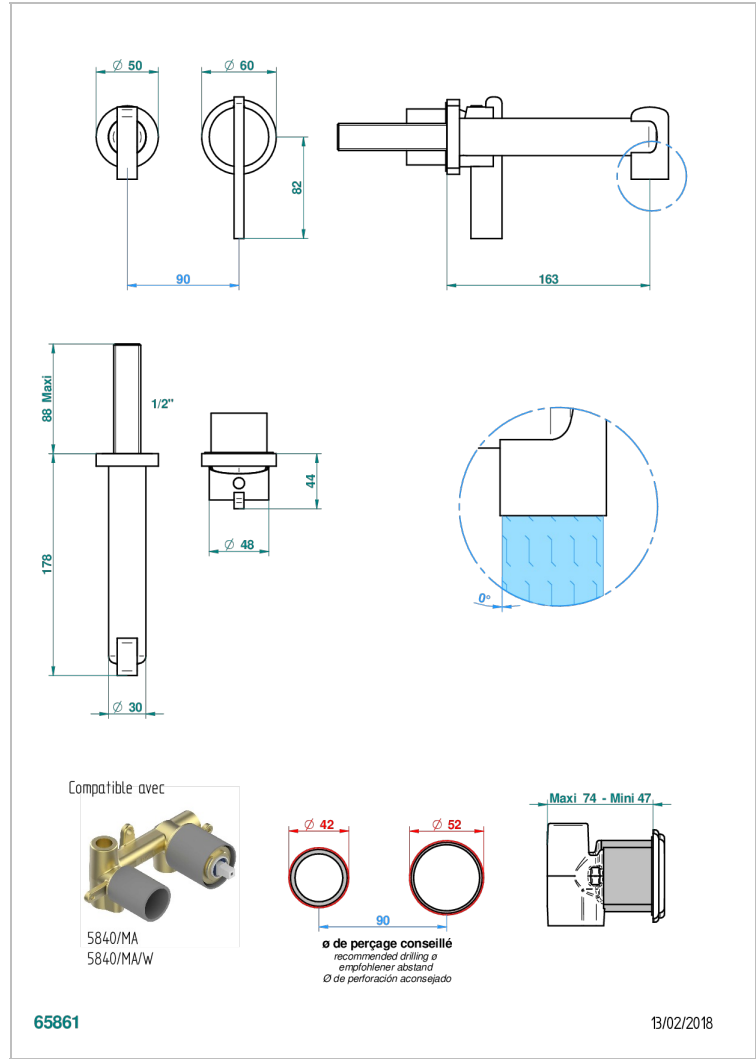

LE 11 WITH LEVER

U2B-6541B

Trim only for Built-in basin mixer with spout (two x 1/2" inlets and one 1/2" outlet), without waste

CHARACTERISTIC

- Le 11 with lever
- Trim only for Built-in basin mixer with spout (two x 1/2" inlets and one 1/2" outlet), without waste

RELATED SKU'S

- Ref. G00-5840/MA Rough parts for concealed wall-mounted mixer with 1/2" outlet

AVAILABLE FINITIONS

Antique nickel - H28
Black ceram - D30
Blush PVD - H62
Brass color PVD - H49
Brown bronze color PVD - F33
Gold color PVD - H52