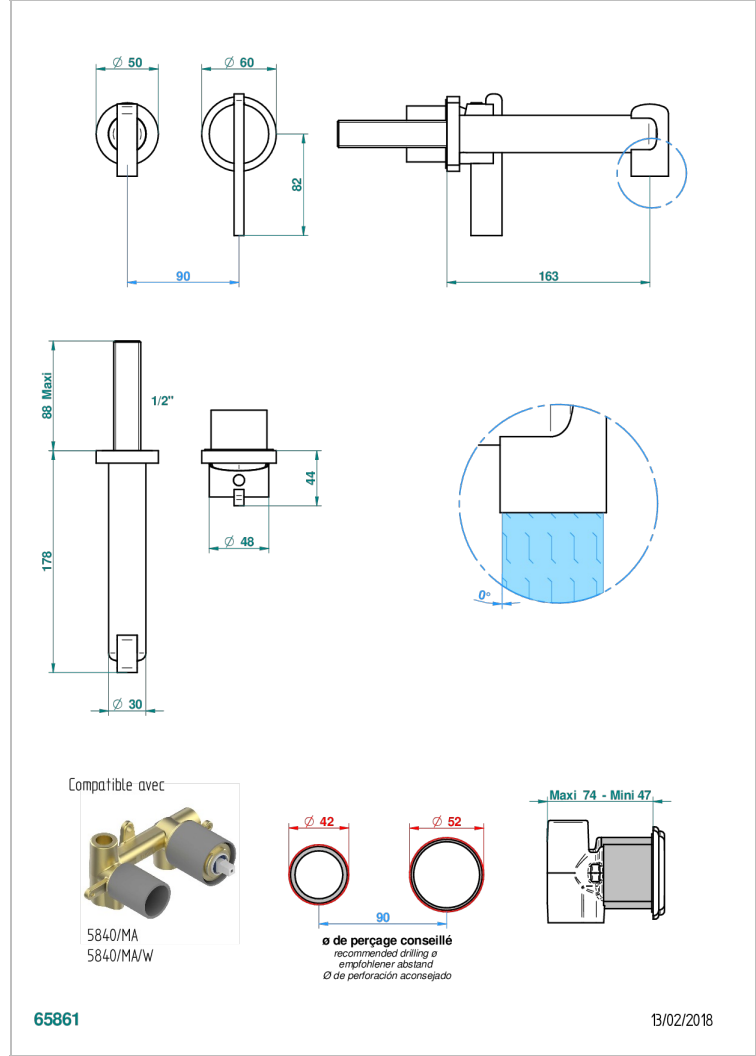

LE 11

U2A-6541B

Trim only for Built-in basin mixer with spout (two x 1/2" inlets and one 1/2" outlet), without waste

CARACTERÍSTICAS

- Le 11
- Trim only for Built-in basin mixer with spout (two x 1/2" inlets and one 1/2" outlet), without waste

PRODUCTOS RELACIONADOS

- Ref. G00-5840/MAUS Rough parts for concealed wall-mounted mixer with 1/2" outlet

ACABADOS DISPONIBLES

Bronce claro - D01
Cerámica negra mate - D30
Cobre viejo mate - H07
Cromo - A02
Cromo / dorado - G02
Cromo mate - C02