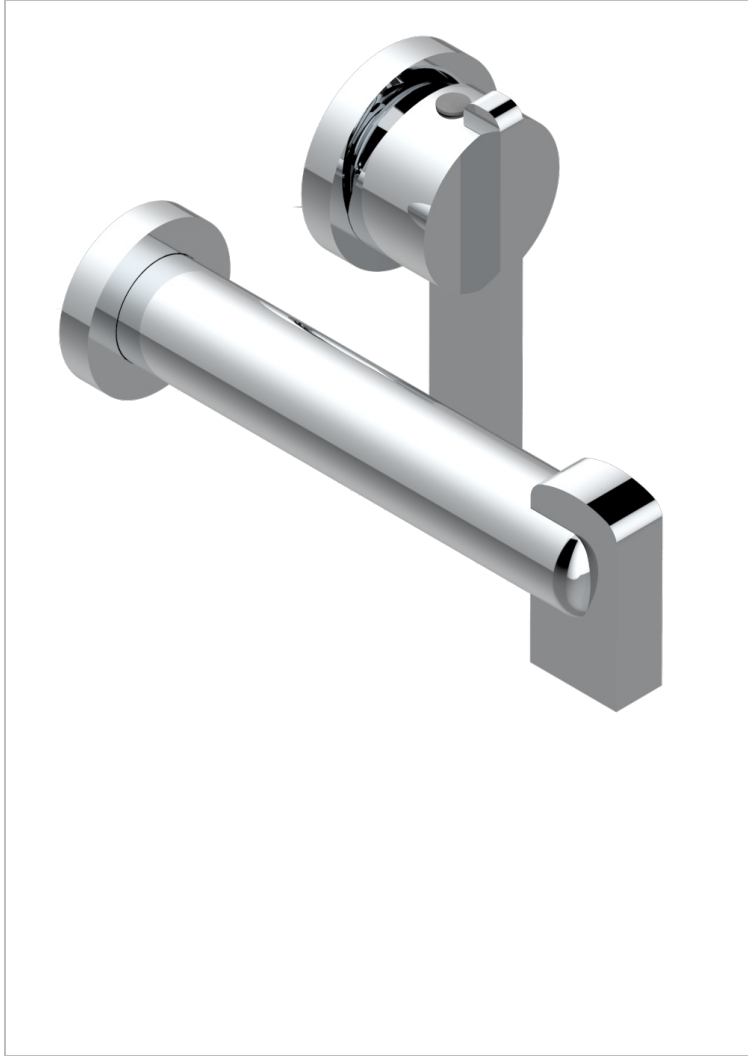

LE 11

U2A-6541B

Trim only for Built-in basin mixer with spout (two x 1/2" inlets and one 1/2" outlet), without waste

CARACTERÍSTICAS

- Le 11
- Trim only for Built-in basin mixer with spout (two x 1/2" inlets and one 1/2" outlet), without waste

PRODUCTOS RELACIONADOS

- Ref. G00-5840/MAUS Rough parts for concealed wall-mounted mixer with 1/2" outlet

ACABADOS DISPONIBLES

Bronce claro - D01
Cerámica negra mate - D30
Cobre viejo mate - H07
Cromo - A02
Cromo / dorado - G02
Cromo mate - C02

Dorado - F01
Dorado mate - F07
Dorado pálido - F30
Dorado pálido mate (sin barniz) - F31
Níquel - B01
Níquel mate - C01

Níquel viejo - H28
Pvd blush - H62
Pvd blush mate - H60
Pvd color latón - H49
Pvd color latón mate - H50
Pvd color níquel - H55