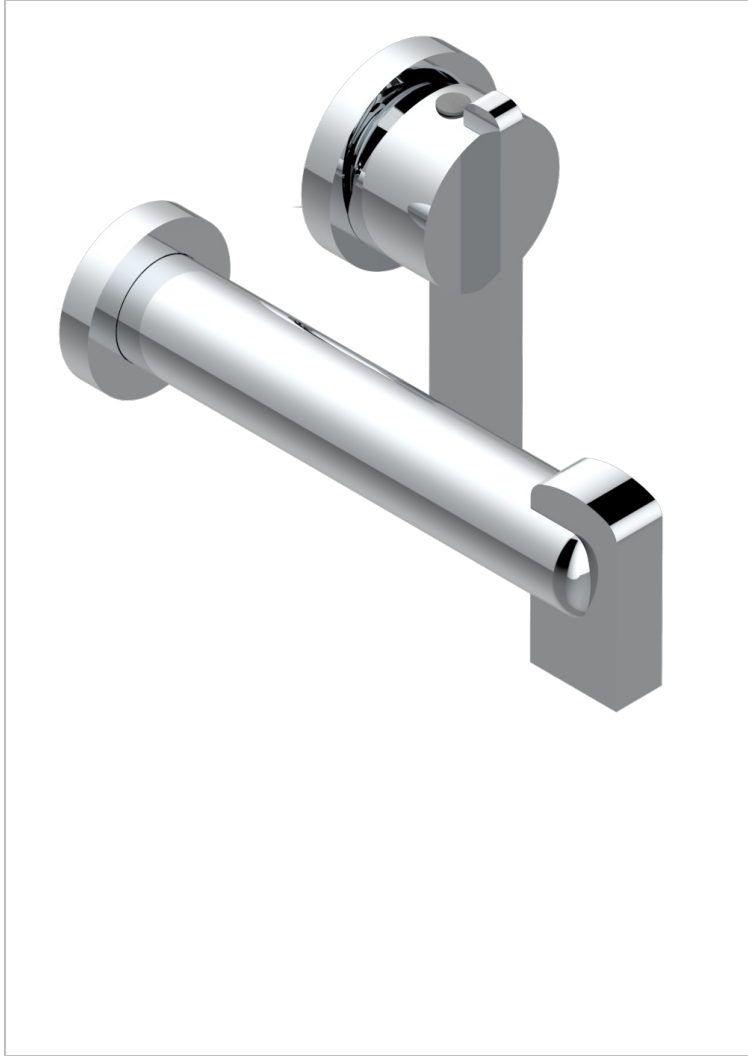

LE 11

U2A-6541B

Trim only for Built-in basin mixer with spout (two x 1/2" inlets and one 1/2" outlet), without waste

CHARACTERISTIC

- Le 11
- Trim only for Built-in basin mixer with spout (two x 1/2" inlets and one 1/2" outlet), without waste

RELATED SKU'S

- Ref. G00-5840/MAUS Rough parts for concealed wall-mounted mixer with 1/2" outlet

AVAILABLE FINITIONS

Black ceram - D30
Blush PVD - H62
Brass color PVD - H49
Brown bronze color PVD - F33
Chrome polished - A02
Chrome polished / gold polished - G02

Copper antique matt, coated - H07
Gold color PVD - H52
Gold mat - F07
Gold polished - F01
Graphite PVD - H64
Light coated bronze - D01

Matt Umber PVD - H67
Matt blush PVD - H60
Matt brass color PVD - H50
Matt brown bronze color PVD - F34
Matt chrome (American satin) - C02
Matt gold color PVD - H53