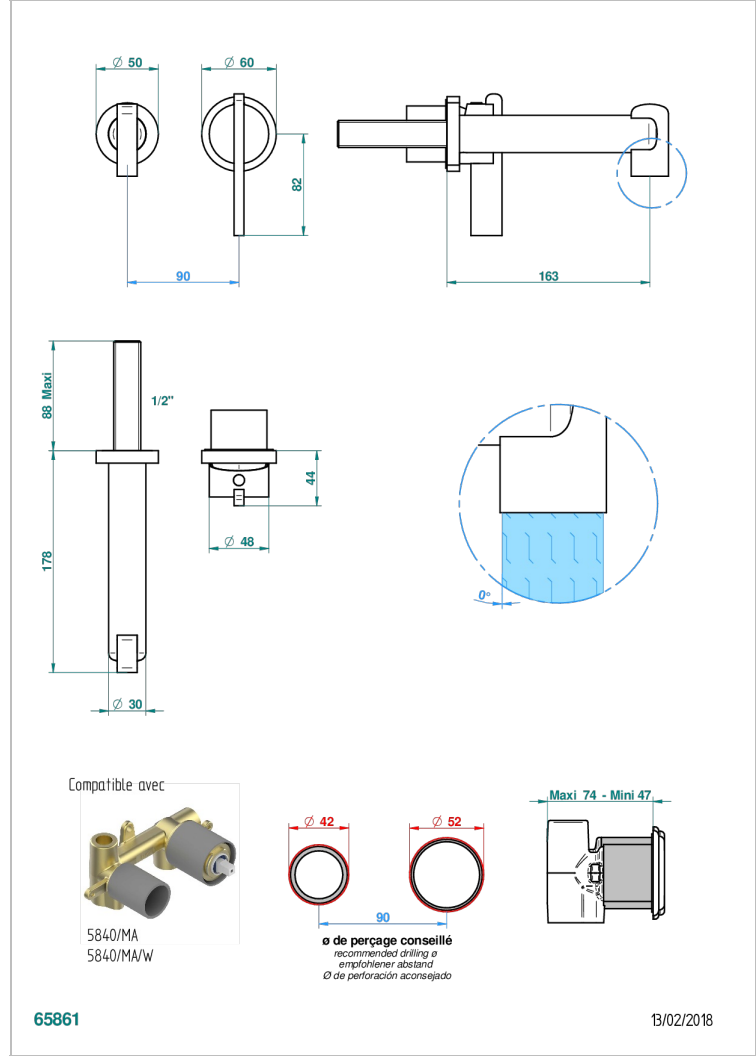

LE 11

U2A-6541B

Trim only for Built-in basin mixer with spout (two x 1/2" inlets and one 1/2" outlet), without waste

CHARACTERISTIC

- Le 11
- Trim only for Built-in basin mixer with spout (two x 1/2" inlets and one 1/2" outlet), without waste

RELATED SKU'S

- Ref. G00-5840/MAUS Rough parts for concealed wall-mounted mixer with 1/2" outlet

AVAILABLE FINITIONS

Black ceram - D30
Blush PVD - H62
Brass color PVD - H49
Brown bronze color PVD - F33
Chrome polished - A02
Chrome polished / gold polished - G02