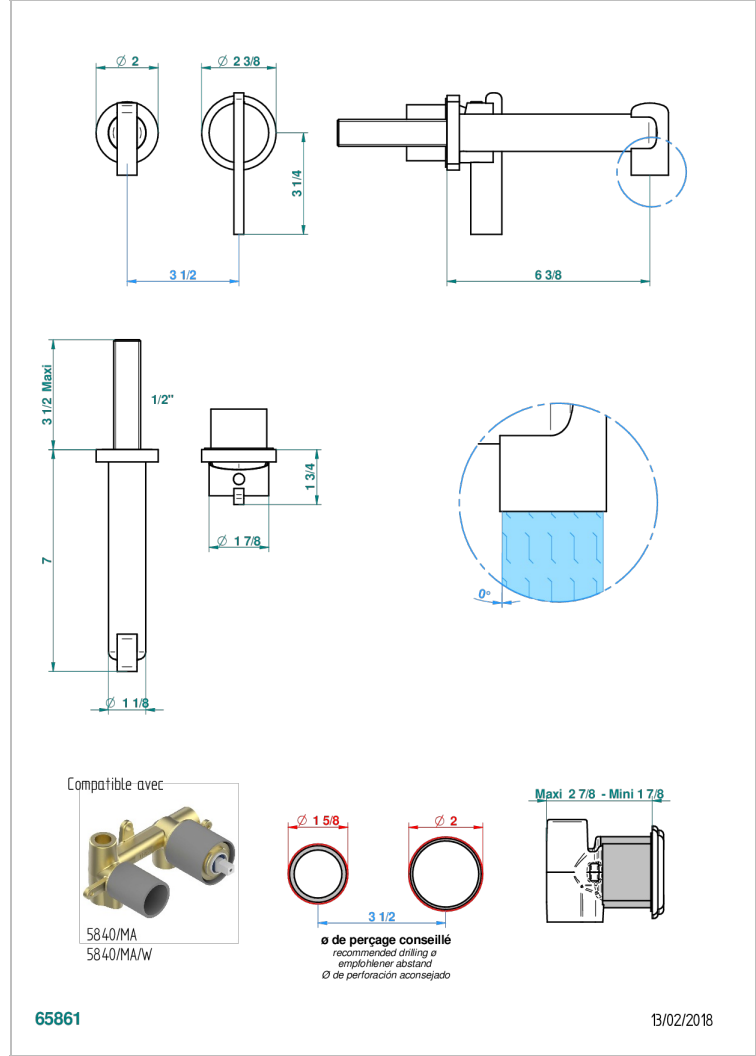

LE 11

U2A-6541B

Trim only for Built-in basin mixer with spout (two x 1/2" inlets and one 1/2" outlet), without waste

CARACTERÍSTICAS

- Le 11
- Trim only for Built-in basin mixer with spout (two x 1/2" inlets and one 1/2" outlet), without waste

PRODUCTOS RELACIONADOS

- Ref. G00-5840/MAUS Rough parts for concealed wall-mounted mixer with 1/2" outlet

ACABADOS DISPONIBLES

Bronce claro - D01
Cerámica negra mate - D30
Cobre viejo mate - H07
Cromo - A02
Cromo / dorado - G02
Cromo mate - C02