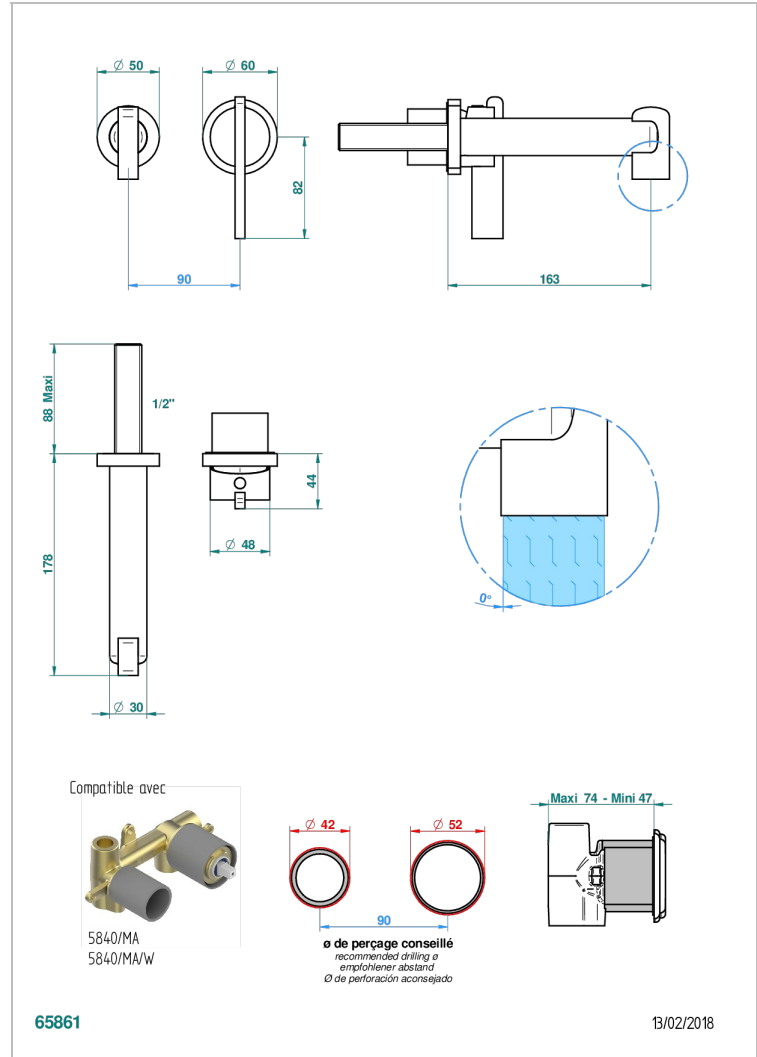

LE 11

U2A-6541B

Trim only for Built-in basin mixer with spout (two x 1/2" inlets and one 1/2" outlet), without waste

CARACTERÍSTICAS

- Le 11
- Trim only for Built-in basin mixer with spout (two x 1/2" inlets and one 1/2" outlet), without waste

PRODUCTOS RELACIONADOS

- Ref. G00-5840/MA Parte empotrada para mezclador mural con salida hembra 1/2

ACABADOS DISPONIBLES

Bronce claro - D01
Cerámica negra mate - D30
Cobre viejo mate - H07
Cromo - A02
Cromo / dorado - G02
Cromo mate - C02