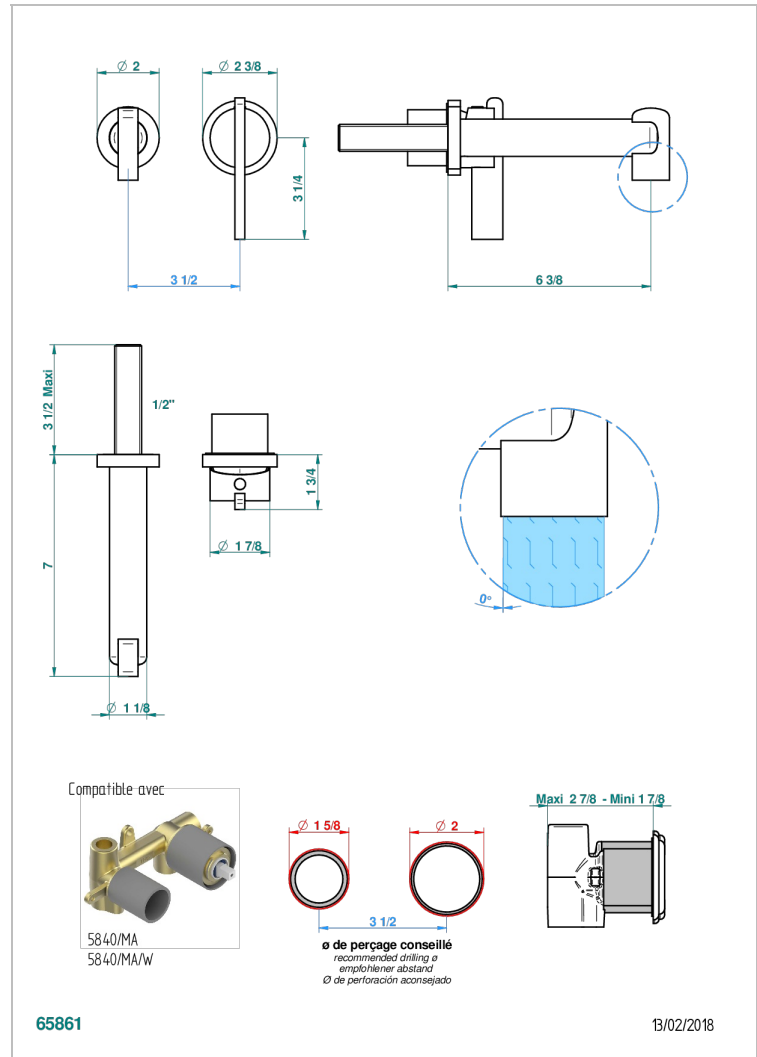

Trim only for Built-in basin mixer with spout (two x 1/2" inlets and one 1/2" outlet), without waste

CARACTERÍSTICAS

- Le 11
- Trim only for Built-in basin mixer with spout (two x 1/2" inlets and one 1/2" outlet), without waste

PRODUCTOS RELACIONADOS

- Ref. G00-5840/MA Parte empotrada para mezclador mural con salida hembra 1/2

ACABADOS DISPONIBLES

Bronce claro - D01
Cerámica negra mate - D30
Cobre viejo mate - H07
Cromo - A02
Cromo / dorado - G02
Cromo mate - C02