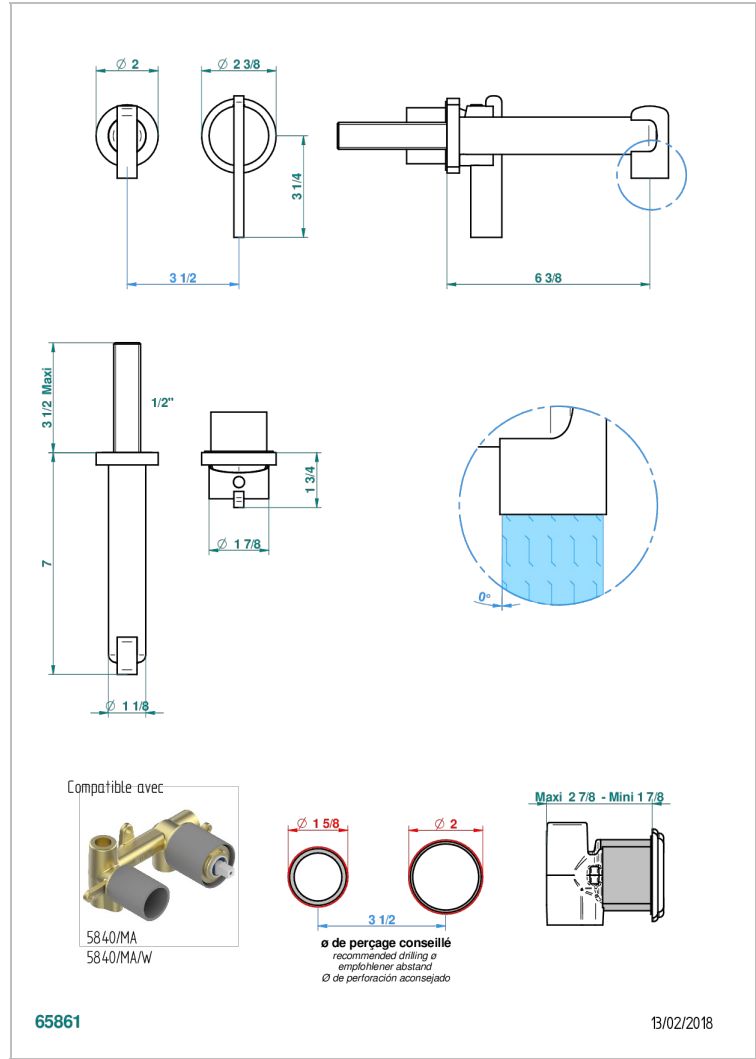

# LE 11

U2A-6541B

Trim only for Built-in basin mixer with spout (two x 1/2" inlets and one 1/2" outlet), without waste

## CHARACTERISTIC

- Le 11
- Trim only for Built-in basin mixer with spout (two x 1/2" inlets and one 1/2" outlet), without waste

## RELATED SKU'S

- Ref. G00-5840/MA Rough parts for concealed wall-mounted mixer with 1/2" outlet