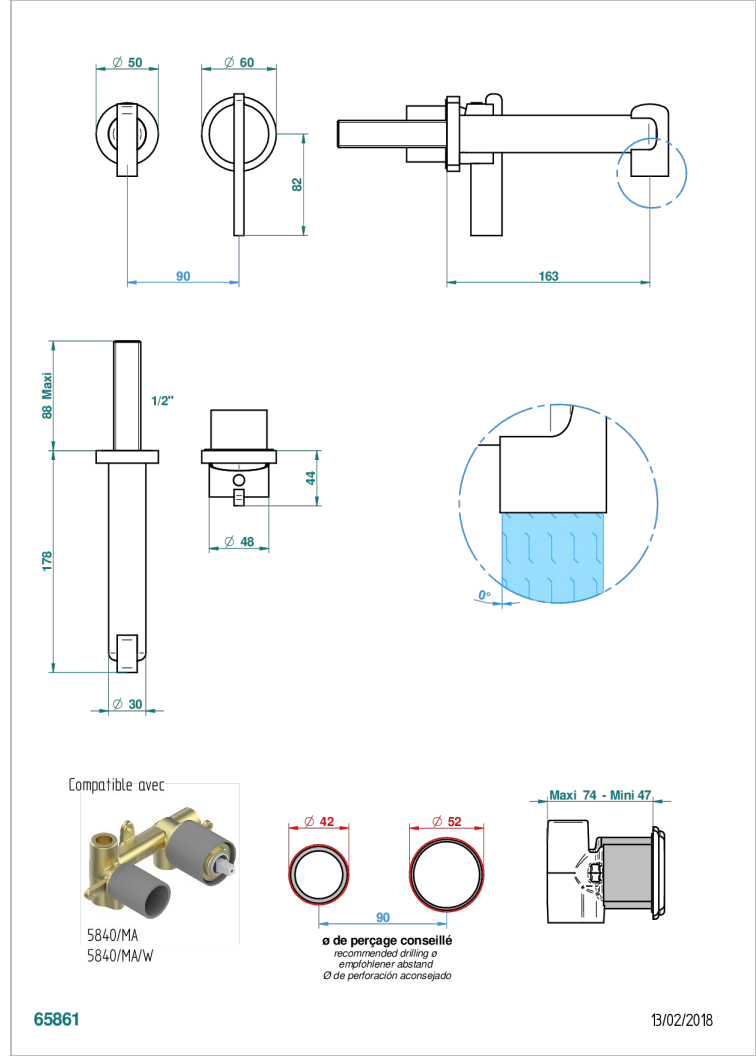

LE 11

U2A-6541B

Trim only for Built-in basin mixer with spout (two x 1/2" inlets and one 1/2" outlet), without waste

CHARACTERISTIC

- Le 11
- Trim only for Built-in basin mixer with spout (two x 1/2" inlets and one 1/2" outlet), without waste

RELATED SKU'S

- Ref. G00-5840/MA Rough parts for concealed wall-mounted mixer with 1/2" outlet

AVAILABLE FINITIONS

Antique nickel - H28
Black ceram - D30
Blush PVD - H62
Brass color PVD - H49
Brown bronze color PVD - F33
Gold color PVD - H52